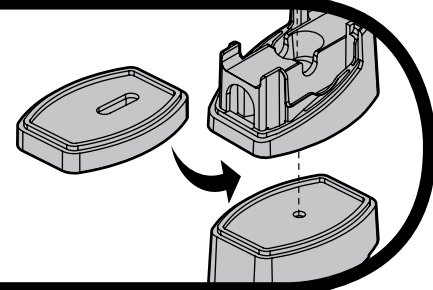

RICHIESTO
REQUIRED
REQUIS
ERFORDERLICH
NECESSARIO

Art. N99985

2 = **x2**
bars

4 = **x4**
bars

2 = **x4**
bars

4 = **x8**
bars