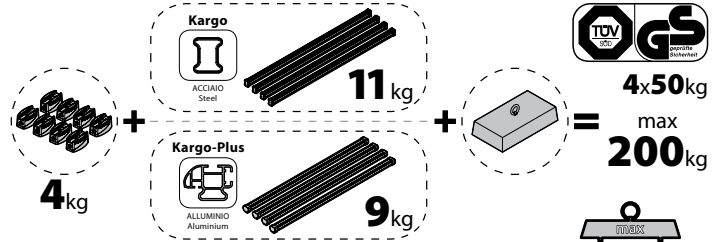

4 = Art. N30172 x 2
bars

SAFETY REGULATIONS