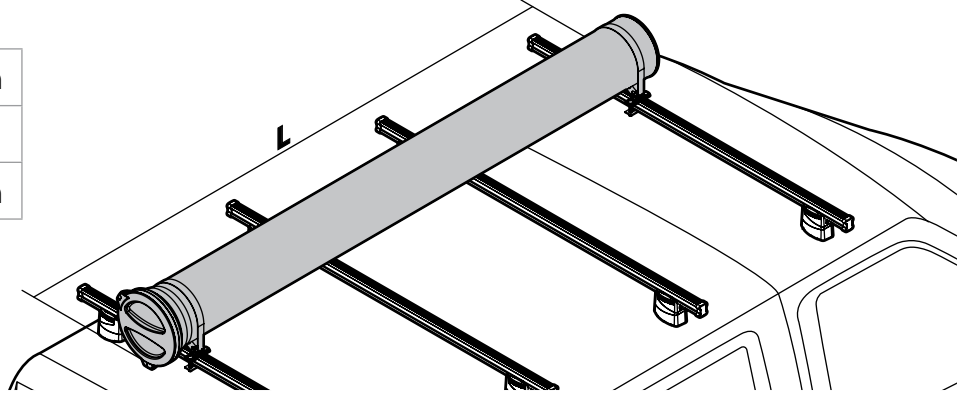

KARGO-TUBE

N11050	T200	L = 205 cm
N11051	T300	L = 305 cm
N11052	T400	L = 405 cm

LADDER HOLDER STRAPS

N11065 U-5

LADDER STEP ADAPTER

N11067 U-6

RICHIESTO
REQUIRED
REQUIS
ERFORDERLICH
NECESSARIO

Art. N99985