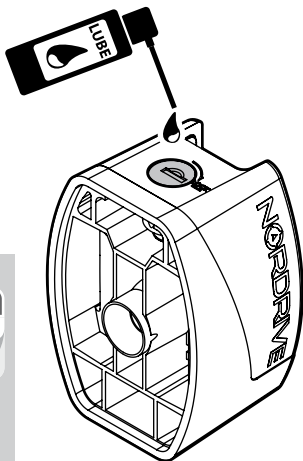

NORDDRIVE®

TRANSPORT SOLUTIONS

Art. **N30172**