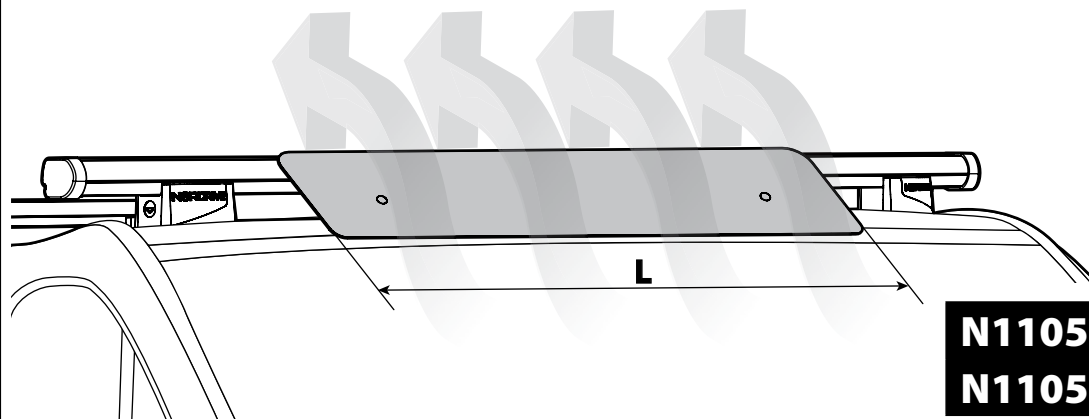

SPOILER

N11057 KP-9 L = 95 cm

N11058 KP-11 L = 110 cm

OPTIONALS PER / FOR / FÜR:

Kargo series

Acciaio / Steel

Kargo-Plus series

Alluminio / Aluminium