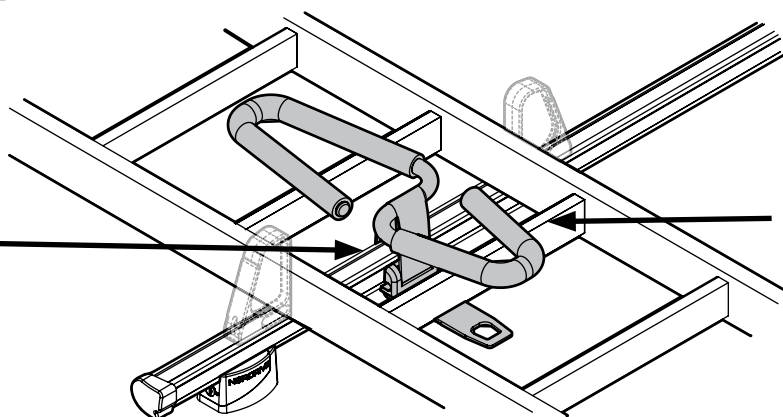

Kargo-Plus
series

Alluminio / Aluminium

KARGO-TUBE

N11050	T200	L = 205 cm
N11051	T300	L = 305 cm
N11052	T400	L = 405 cm

LADDER HOLDER STRAPS

N11065 U-5

LADDER STEP ADAPTER

N11067 U-6