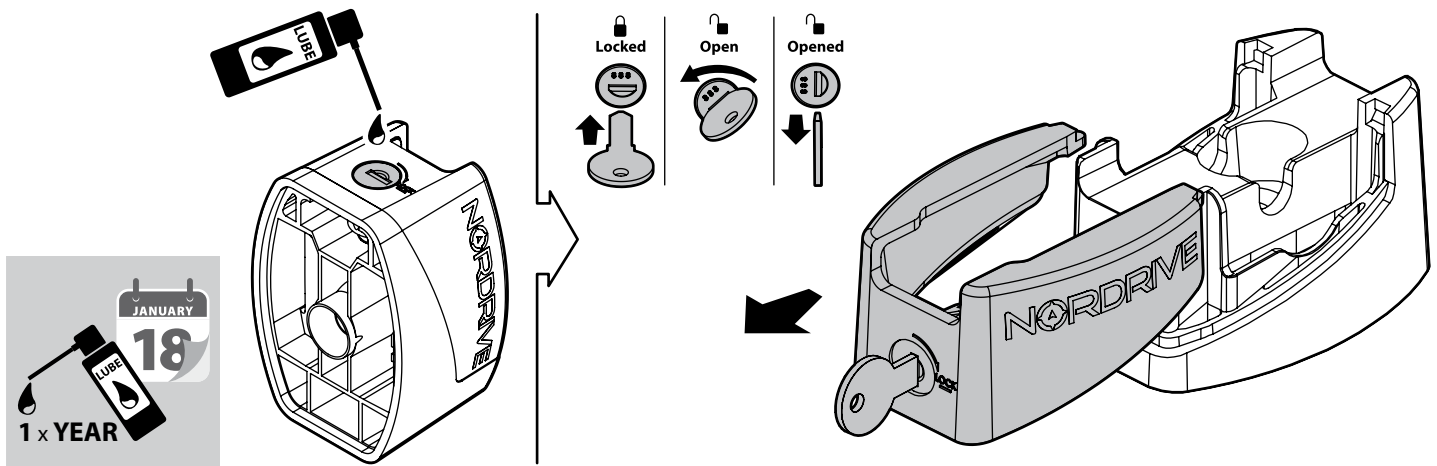

NORDRIVE®

TRANSPORT SOLUTIONS

Art. **N30182**