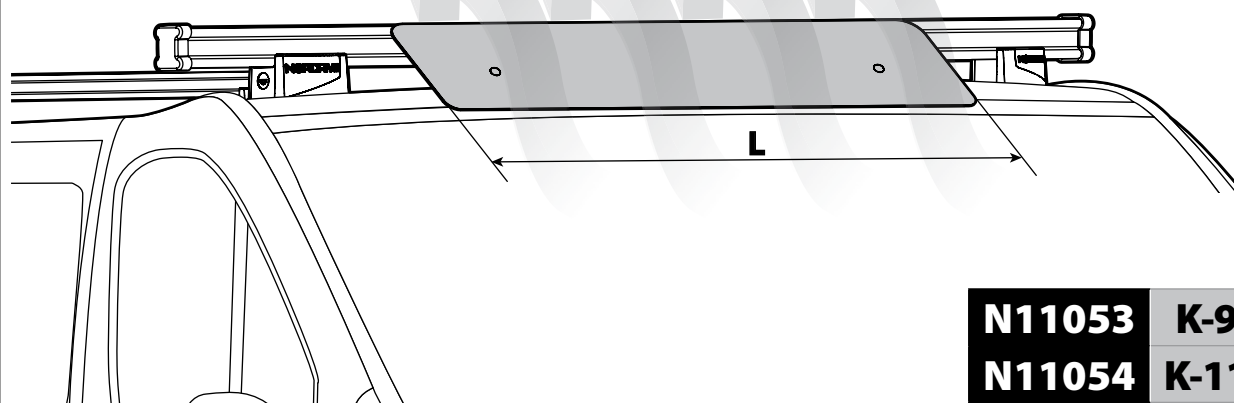

KARGO ROLLER

N11000	K-0	L = 64 cm
N11003	K-7	L = 96 cm

LOAD STOPS

N11001 K-1

LOAD STOPS

N11002 K-2

SPOILER

N11053	K-9	L = 95 cm
N11054	K-11	L = 110 cm