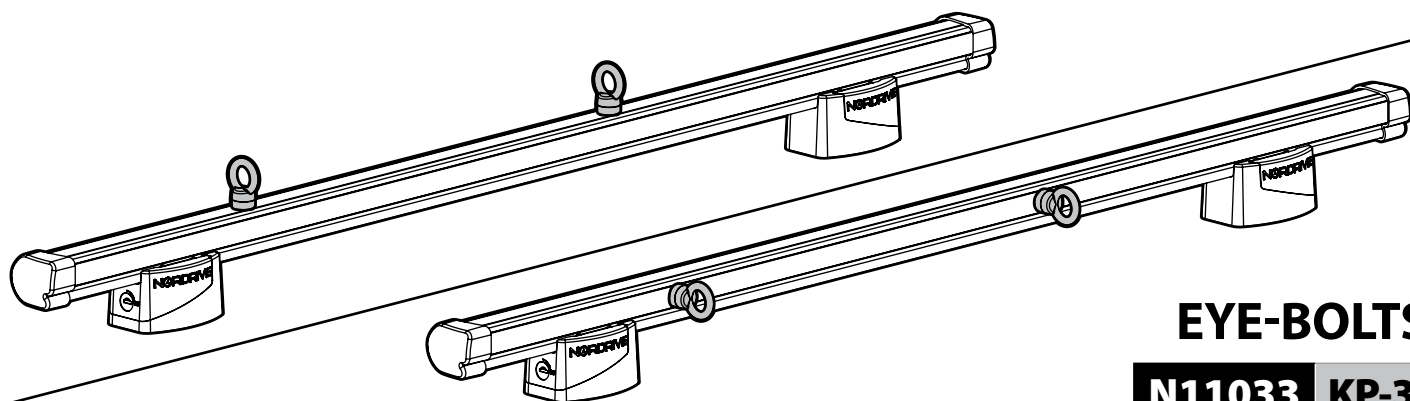

EYE-BOLTS

N11033 KP-3

SPOILER

N11057 KP-9 L = 95 cm

N11058 KP-11 L = 110 cm

OPTIONALS PER / FOR / FÜR:

Kargo series

Acciaio / Steel