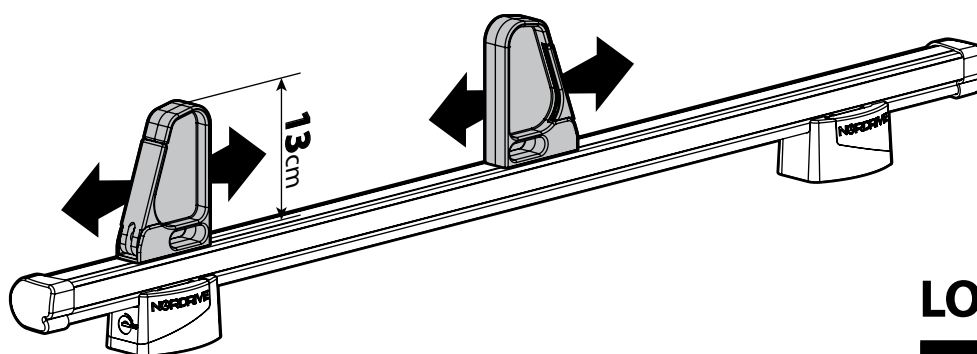

OPTIONALS PER / FOR / FÜR:

Kargo-Plus series

Alluminio / Aluminium

KARGO ROLLER

N11030 KP-0 L = 64 cm

N11034 KP-7 L = 96 cm

LOAD STOPS

N11031 KP-1