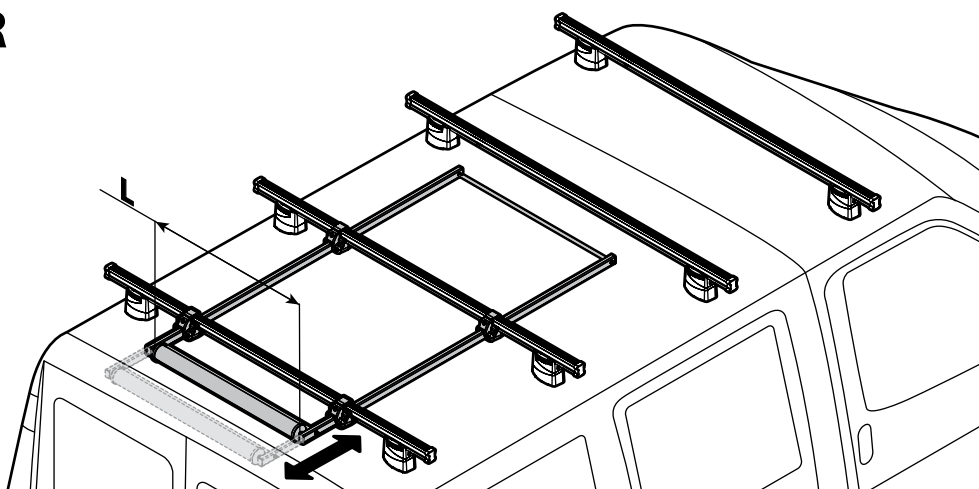

EXTENSION ROLLER

N11020	U-0	L = 64 cm
N11021	U-7	L = 96 cm

- (I) Lotto di produzione da comunicare per eventuali ricambi
- (GB) Production lot number to be communicated for any spare parts
- (F) Lot de production à communiquer pour toute pièce de rechange
- (D) Produktionscharge für eventuelle Ersatzteile
- (E) Lote de producción a comunicar por cualquier repuesto

Lot.

NORDRIVE®
TRANSPORT SOLUTIONS

NORDRIVE® is a registered trademark of
LAMPA S.p.A.
Via G. Rossa 53/55, 46019 Viadana (MN) ITALY
Tel. +39 0375 820700
UNI EN ISO 9001:2008 Certified Company
www.nordrive.it
www.lampa.it