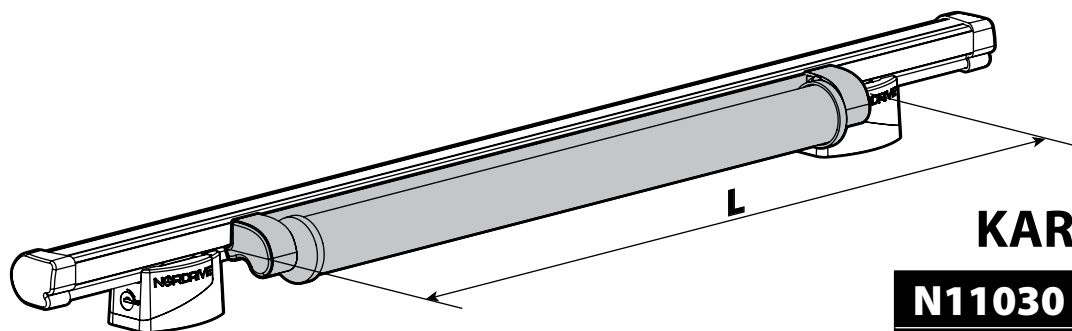

OPTIONALS PER / FOR / FÜR:

Kargo-Plus series

Alluminio / Aluminium

KARGO ROLLER

N11030 KP-0 L = 64 cm

N11034 KP-7 L = 96 cm