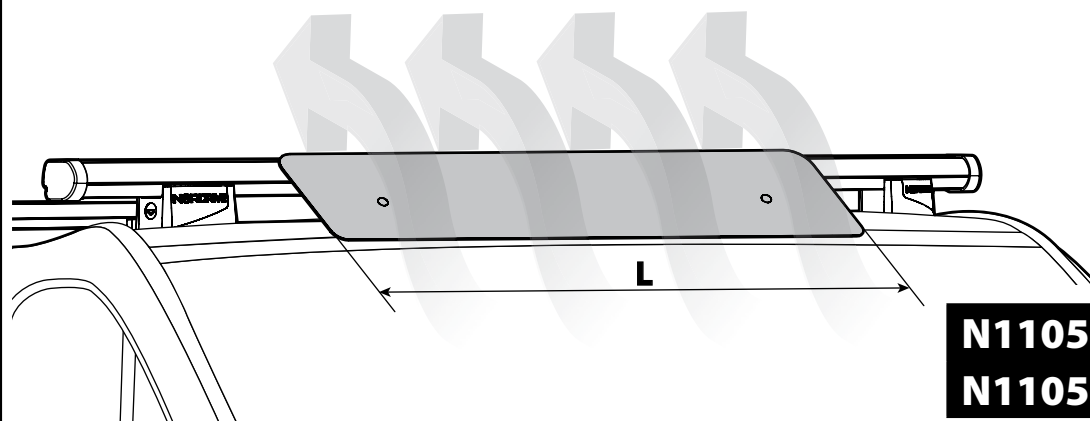

SPOILER

N11057 KP-9 L = 95 cm

N11058 KP-11 L = 110 cm