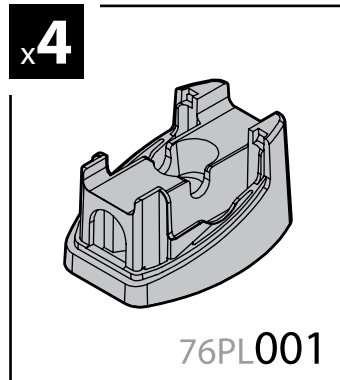

NORDRIVE®

TRANSPORT SOLUTIONS

Art. **N30182**