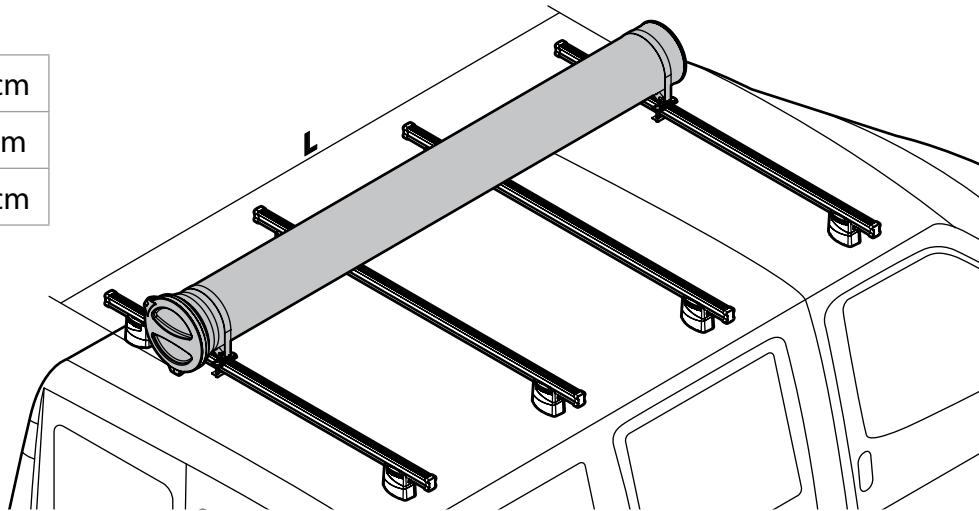

OPTIONALS PER / FOR / FÜR:

Kargo series

Acciaio / Steel

Kargo-Plus
series

Alluminio / Aluminium

KARGO-TUBE

N11050	T200	L = 205 cm
N11051	T300	L = 305 cm
N11052	T400	L = 405 cm

LADDER HOLDER STRAPS

N11065 U-5