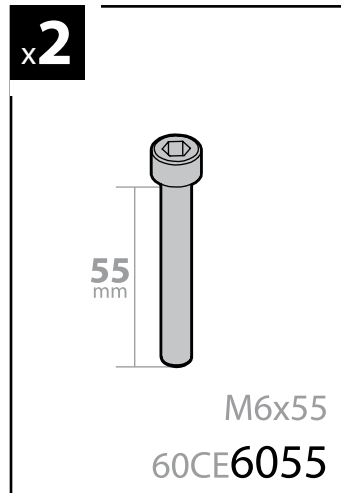

# NORDRIVE<sup>®</sup>

TRANSPORT SOLUTIONS

Art. **N30183**

Illustration of a person reading a manual. A warning sign (exclamation mark in a triangle) is positioned above the person. To the right, there is a document titled **Safety regulations** with the heading **NORME DI SICUREZZA**. The document contains detailed text and diagrams related to safety regulations.