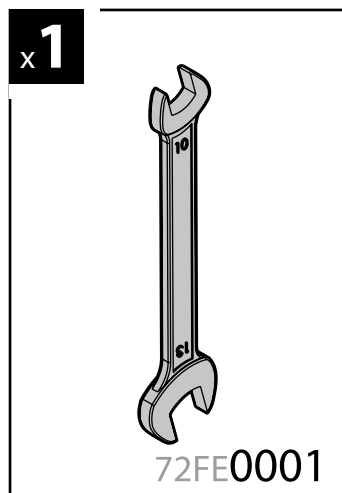

# NORDRIVE<sup>®</sup>

TRANSPORT SOLUTIONS

Art. **N30183**

Illustration of a person reading a manual. A warning sign (exclamation mark in a triangle) is positioned above the person. To the right, there is a document titled **Safety regulations** with the heading **NORME DI SICUREZZA**. The document contains detailed text and diagrams related to safety regulations.