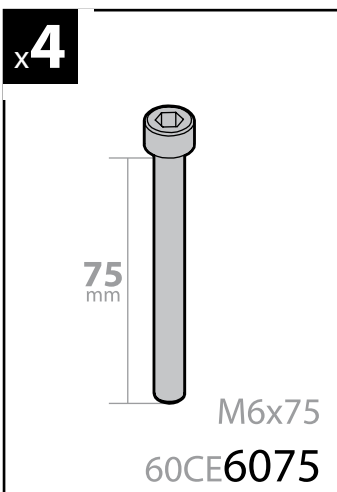

# NORDRIVE<sup>®</sup>

TRANSPORT SOLUTIONS

Art. **N30183**

Illustration of a person reading a manual. A warning sign (exclamation mark in a triangle) is positioned above the person. To the right, there is a document titled **Safety regulations** with the heading **NORME DI SICUREZZA**. The document contains detailed text and diagrams related to safety regulations.