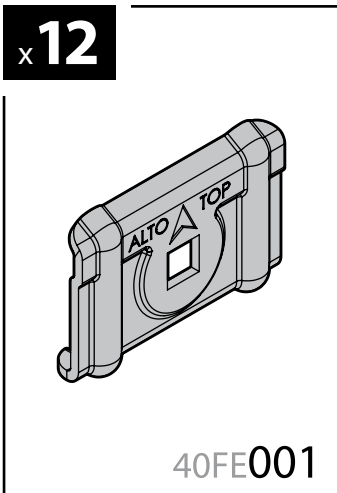

# NORDRIVE<sup>®</sup>

TRANSPORT SOLUTIONS

Art. **N30183**

Illustration of a person reading a manual. A warning sign (exclamation mark in a triangle) is positioned above the person. To the right, there is a document titled **Safety regulations** with the heading **NORME DI SICUREZZA**. The document contains detailed text and diagrams related to safety regulations.