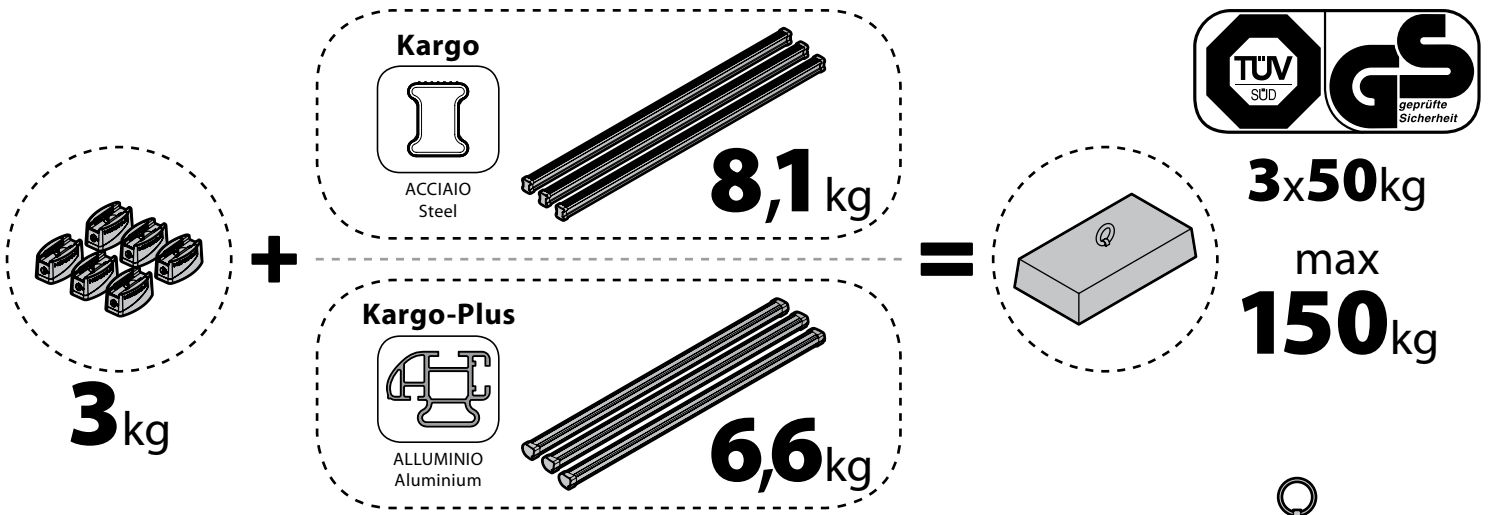

# NORDRIVE<sup>®</sup>

TRANSPORT SOLUTIONS

Art. **N30183**

Illustration of a person reading a manual. A warning sign (exclamation mark in a triangle) is positioned above the person. To the right, there is a document titled **Safety regulations** with the heading **NORME DI SICUREZZA**. The document contains detailed text and diagrams related to safety regulations.