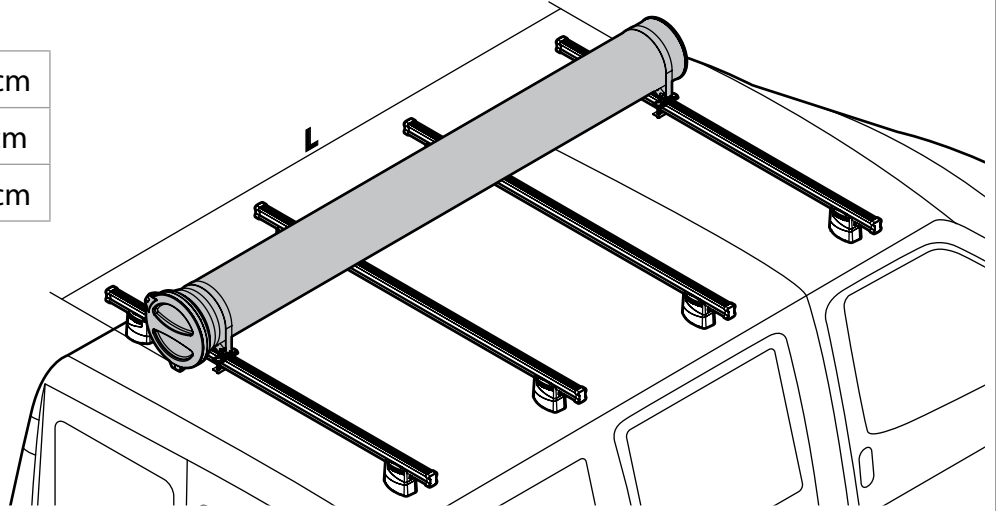

OPTIONALS PER / FOR / FÜR:

Kargo series

Acciaio / Steel

Kargo-Plus
series

Alluminio / Aluminium

KARGO-TUBE

N11050	T200	L = 205 cm
N11051	T300	L = 305 cm
N11052	T400	L = 405 cm

LADDER HOLDER STRAPS

N11065 U-5