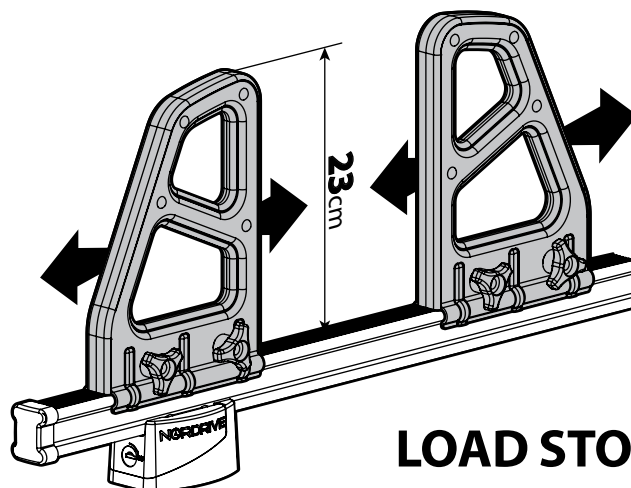

KARGO ROLLER

N11000	K-0	L = 64 cm
N11003	K-7	L = 96 cm

LOAD STOPS

N11001 K-1

LOAD STOPS

N11002 K-2

SPOILER

N11053	K-9	L = 95 cm
N11054	K-11	L = 110 cm