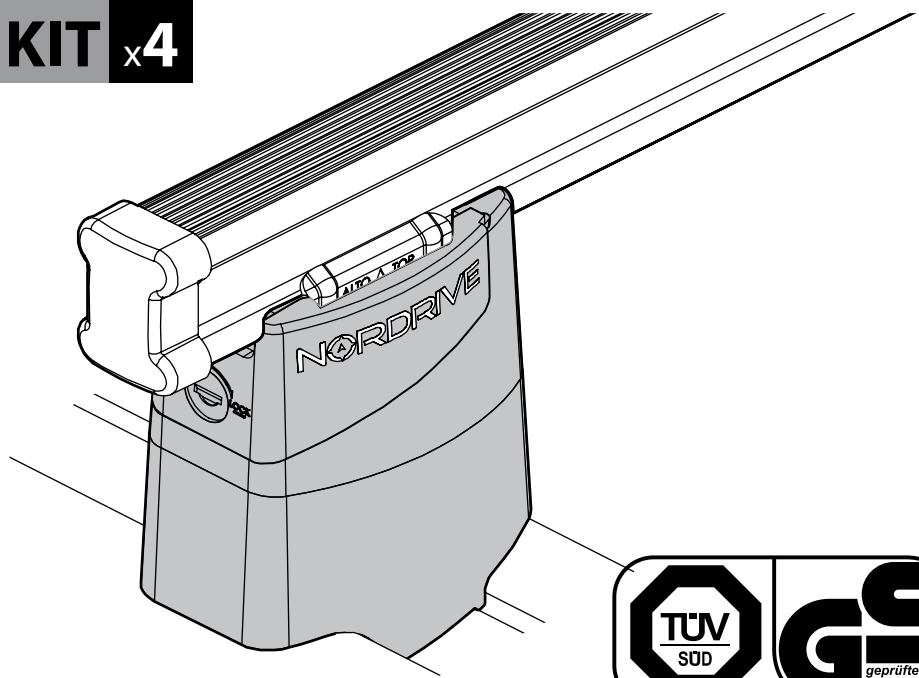

2000
01/07→05/16

TOYOTA PROACE

2000
12/13→05/16

KIT x4

 <input checked="" type="checkbox"/> H = 1980mm L = 3000mm	 <input checked="" type="checkbox"/> H = 1980mm L = 3122mm
	 <input type="checkbox"/> H = 2204mm L = 3122mm