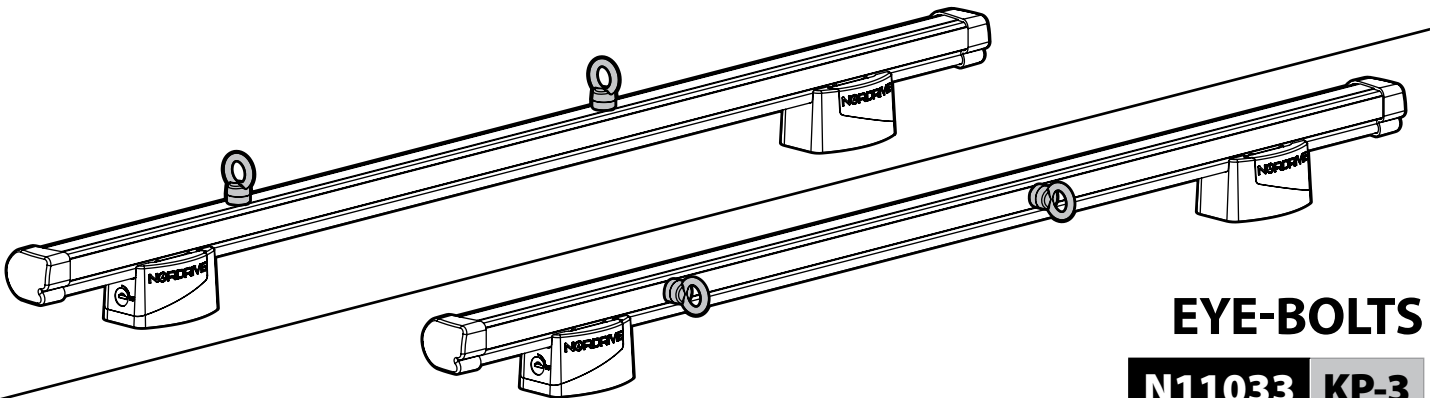

OPTIONALS PER / FOR / FÜR:

Kargo-Plus series

Alluminio / Aluminium

KARGO ROLLER

N11030	KP-0	L = 64 cm
N11034	KP-7	L = 96 cm

LOAD STOPS

N11031	KP-1
---------------	-------------

EYE-BOLTS