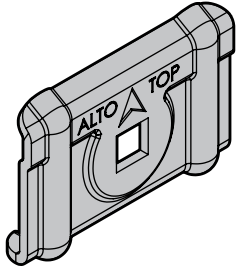

x8

40FE001

x4

60BQ8045

x4

62BB0800

x2

M6x50
60CE6050

x2

M6x55
60CE6055

x2

M6x70
60CE6070

x4

61ED0611

x4

ø6 - ø15
82FE0001

x4

60RO004

x4

83FE0002

x4

30PL010

x1

72FE0001

x1

72FE0002