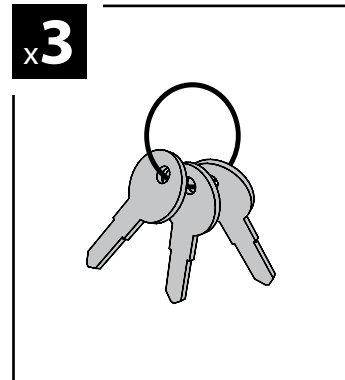

NORDRIVE®

TRANSPORT SOLUTIONS

Art. **N30192**