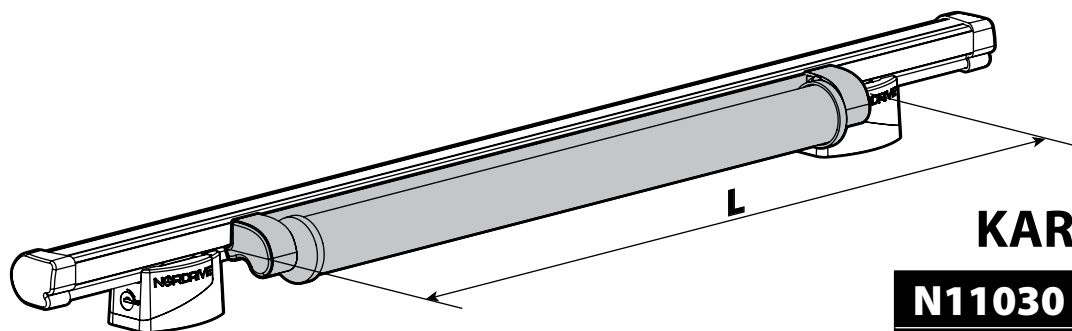

LOAD STOPS

N11002 K-2

SPOILER

N11053	K-9	L = 95 cm
N11054	K-11	L = 110 cm

OPTIONALS PER / FOR / FÜR:

Kargo-Plus series

Alluminio / Aluminium

KARGO ROLLER