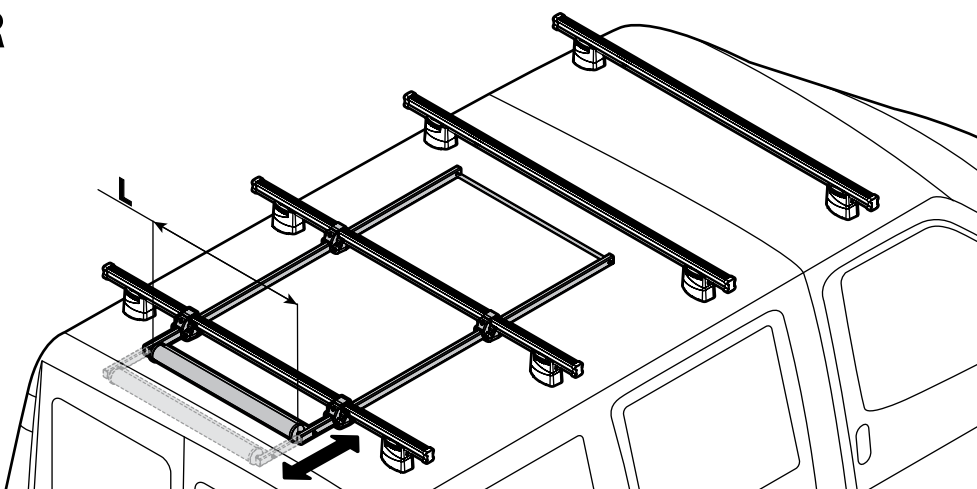

EXTENSION ROLLER

N11020 U-0 L = 64 cm

N11021 U-7 L = 96 cm

NORDRIVE®
TRANSPORT SOLUTIONS

NORDRIVE® is a registered trademark of
LAMPA S.p.A.
Via G. Rossa 53/55, 46019 Viadana (MN) ITALY
Tel. +39 0375 820700
UNI EN ISO 9001:2008 Certified Company
www.nordrive.it
www.lampa.it

91CA0354 r06