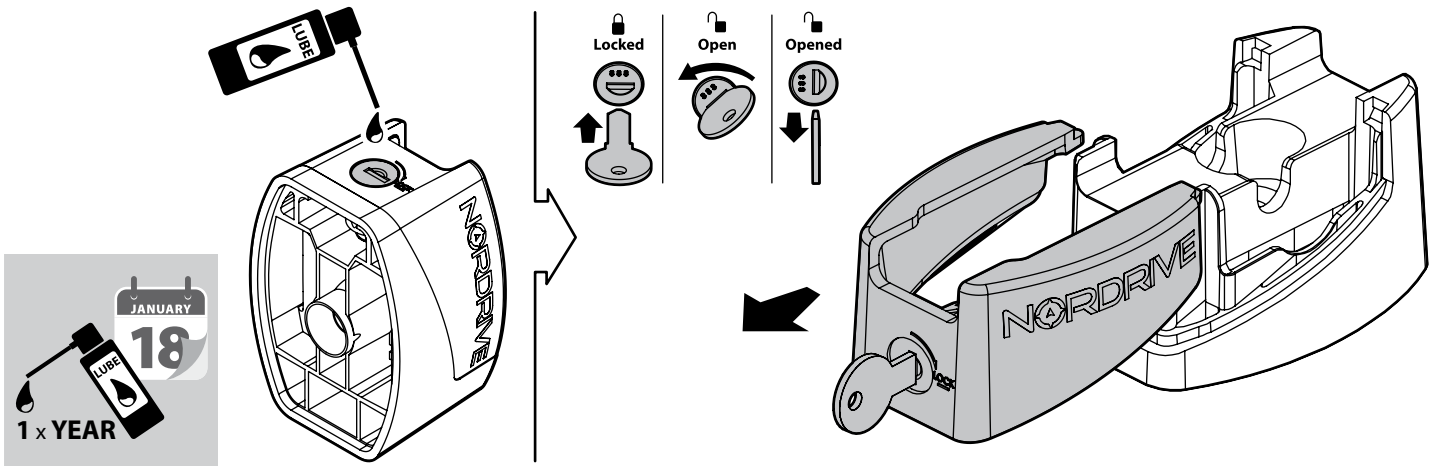

NORDRIVE®

TRANSPORT SOLUTIONS

Art. **N30193**