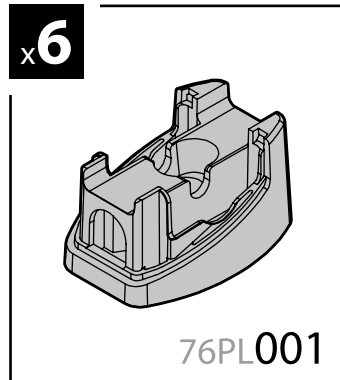

NORDRIVE®

TRANSPORT SOLUTIONS

Art. **N30193**