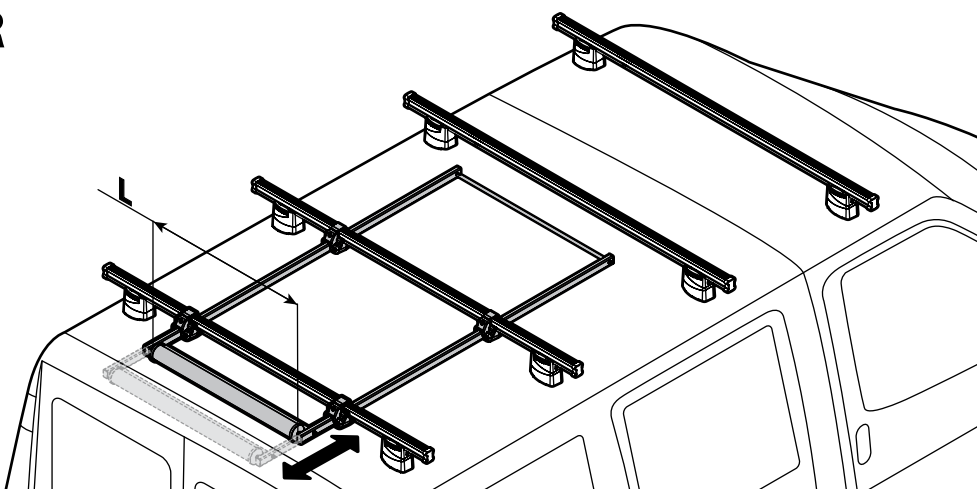

LADDER STEP ADAPTER

N11067 U-6

EXTENSION ROLLER

N11020 U-0 L = 64 cm

N11021 U-7 L = 96 cm

NORDRIVE[®]
TRANSPORT SOLUTIONS

NORDRIVE[®] is a registered trademark of
LAMPA S.p.A.
Via G. Rossa 53/55, 46019 Viadana (MN) ITALY
Tel. +39 0375 820700
UNI EN ISO 9001:2008 Certified Company
www.nordrive.it
www.lampa.it