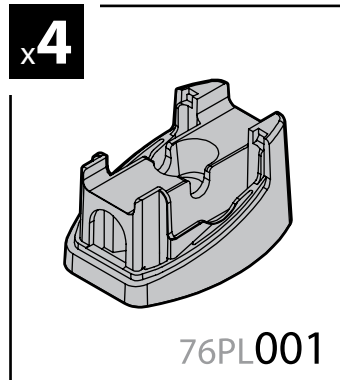

NORDRIVE®

TRANSPORT SOLUTIONS

Art. **N30202**