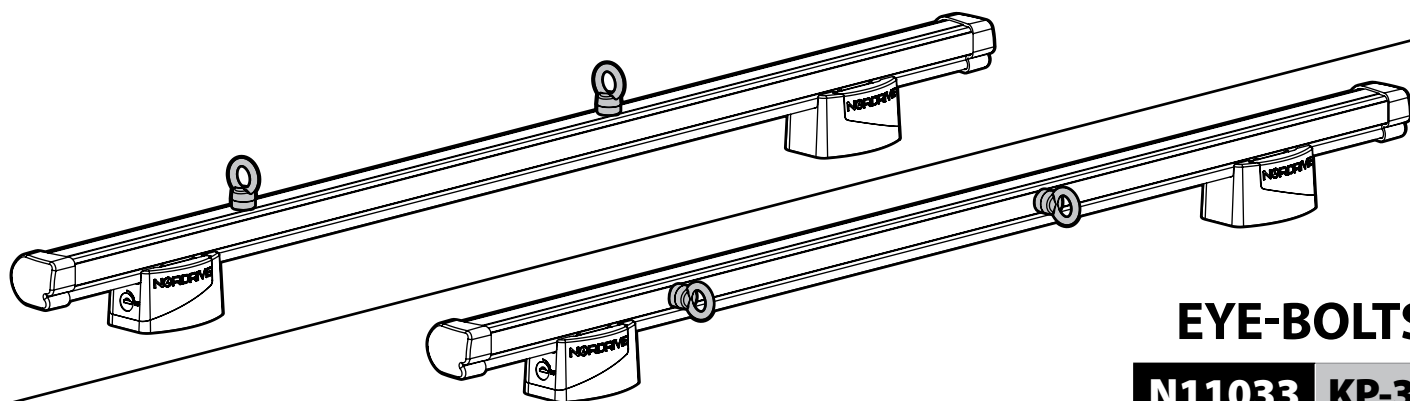

Alluminio / Aluminium

KARGO ROLLER

N11030 KP-0 L = 64 cm

N11034 KP-7 L = 96 cm

LOAD STOPS

N11031 KP-1

EYE-BOLTS

N11033 KP-3