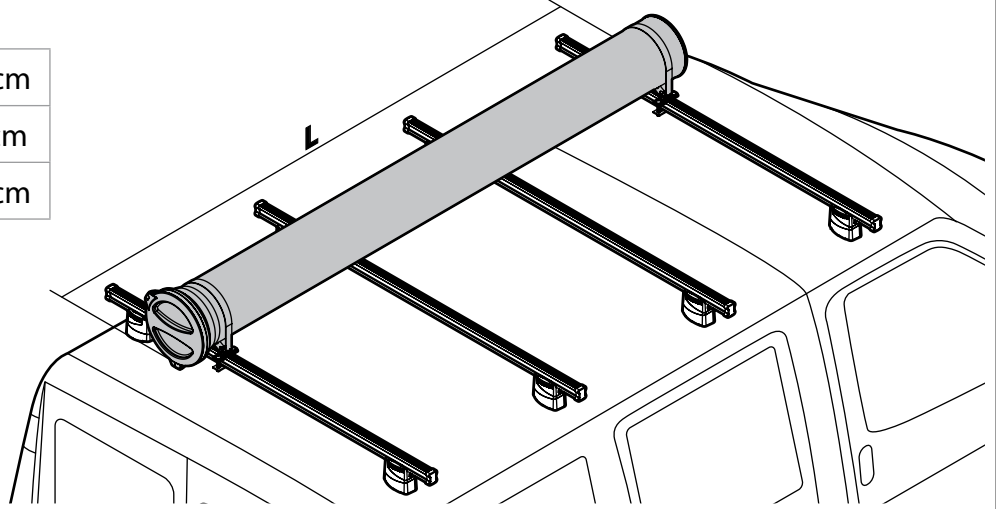

OPTIONALS PER / FOR / FÜR:

Kargo series

Acciaio / Steel

Kargo-Plus
series

Alluminio / Aluminium

KARGO-TUBE

N11050	T200	L = 205 cm
N11051	T300	L = 305 cm
N11052	T400	L = 405 cm