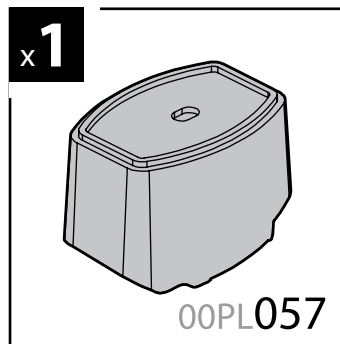

NORDRIVE®

TRANSPORT SOLUTIONS

Art. **N30203**