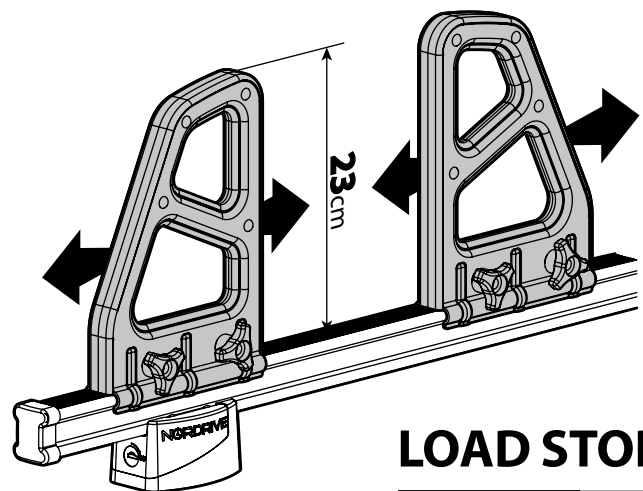

LOAD STOPS

N11001 K-1

LOAD STOPS

N11002 K-2

SPOILER

N11053	K-9	L = 95 cm
N11054	K-11	L = 110 cm

OPTIONALS PER / FOR / FÜR:

Kargo-Plus series