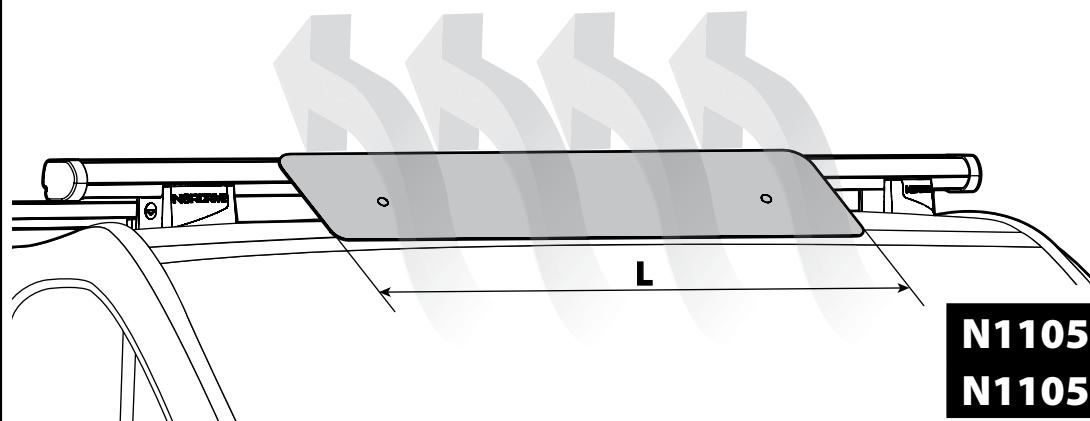

SPOILER

N11057 KP-9 L = 95 cm

N11058 KP-11 L = 110 cm

OPTIONALS PER / FOR / FÜR:

Kargo series

Acciaio / Steel

Kargo-Plus
series

Alluminio / Aluminium