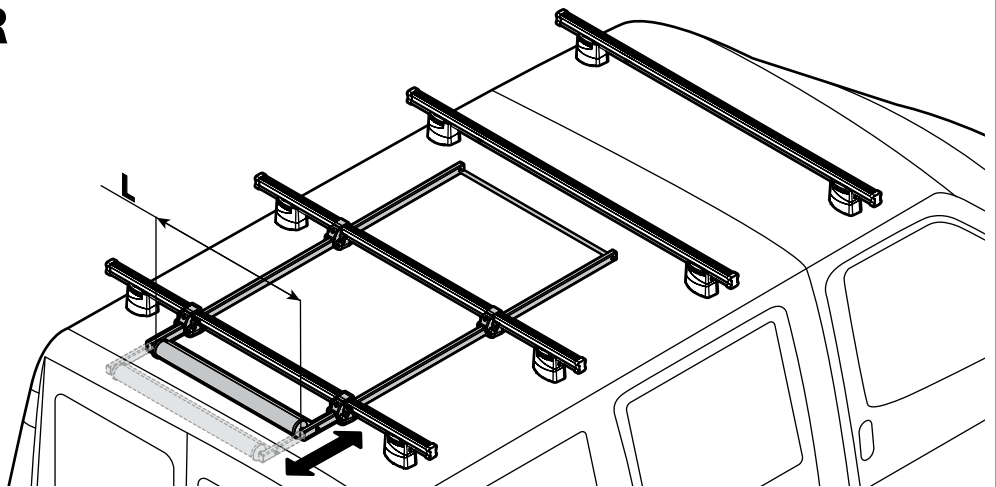

KARGO-TUBE

N11050	T200	L = 205 cm
N11051	T300	L = 305 cm
N11052	T400	L = 405 cm

LADDER HOLDER STRAPS

N11065 U-5

LADDER STEP ADAPTER

N11067 U-6

EXTENSION ROLLER

N11020	U-0	L = 64 cm
N11021	U-7	L = 96 cm