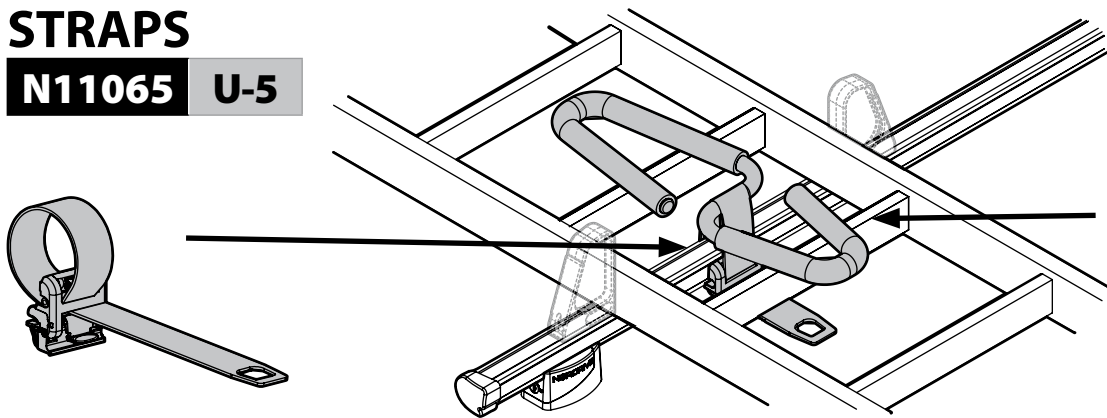

LADDER HOLDER STRAPS

N11065 U-5

LADDER STEP ADAPTER

N11067 U-6