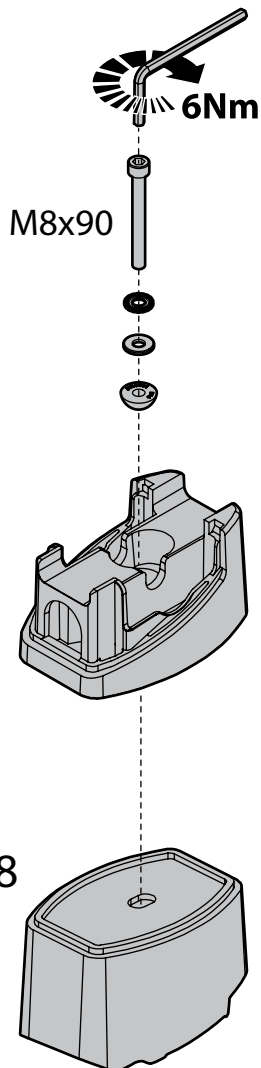

(I) ISTRUZIONI DI MONTAGGIO
(GB) FITTING INSTRUCTIONS
(D) MONTAGEANLEITUNG
(F) INSTRUCTIONS DE MONTAGE
(E) INSTRUCCIONES DE MONTAJE
(P) INSTRUÇÕES DE MONTAGEM
(NL) MONTAGE-INSTRUCTIES
(S) MONTERINGSANVISNING

(FIN) ASENNUSOHJE
(EST) PAIGALDUSJUHEND
(LAT) STIPRINĀŠANAS INSTRUKCIJA
(LT) PRITVIRTINIMO INSTRUKCIJOS
(PL) INSTRUKCJA MONTAŻU
(RUS) Инструкции по установке
(CZ) NÁVOD NA MONTÁŽ
(SK) NÁVOD NA MONTÁŽ

(SLO) NAVODILA ZA PRITRJEVANJE
(HR) UPUTA ZA SASTAVLJANJE
(H) A FELSZERELÉS MÓDJA
(GR) Οδηγίες συναρμολόγησης
(TR) MONTAJ TALIMATLARI
(BG) ИНСТРУКЦИИ ЗА МОНТАЖ
(SRB) UPUTSTVA ZA MONTAŽU

1

2

A

2

B