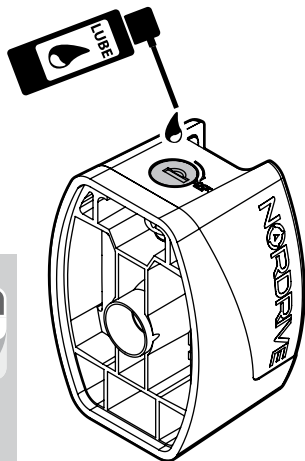

NORDRIVE®

TRANSPORT SOLUTIONS

Art. **N30203**