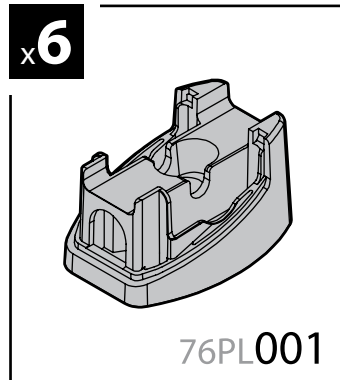

NORDRIVE®

TRANSPORT SOLUTIONS

Art. **N30203**