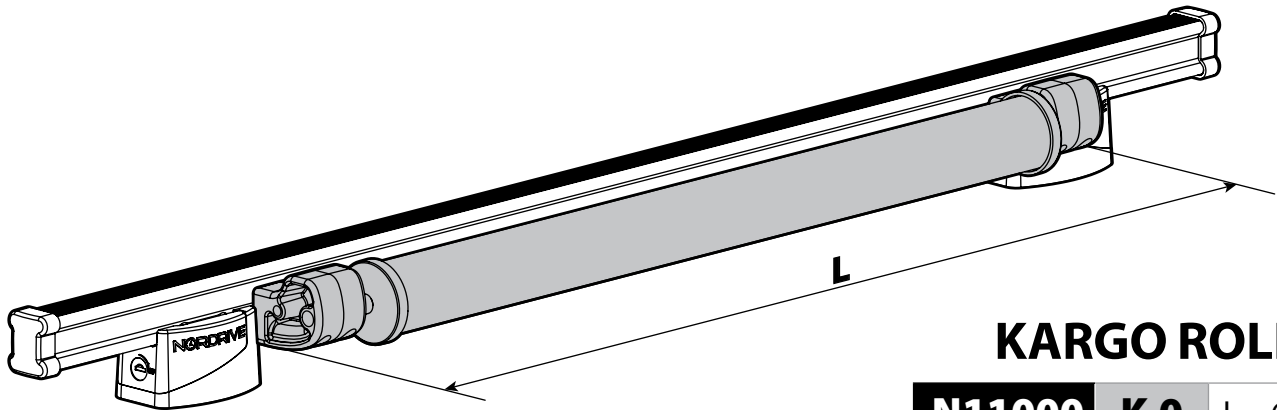

Kargo series

Acciaio / Steel

KARGO ROLLER

N11000	K-0	L = 64 cm
N11003	K-7	L = 96 cm