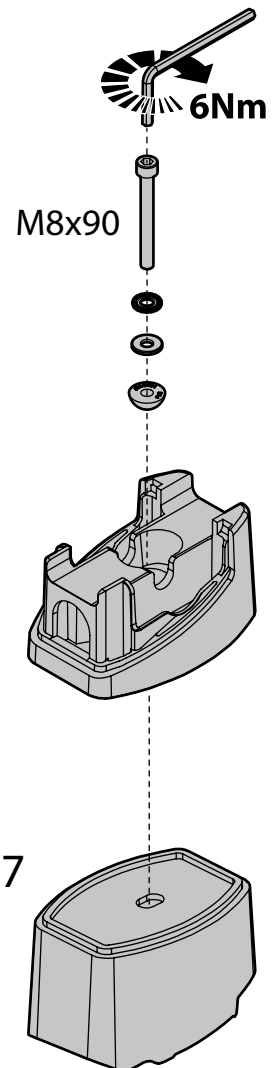

(I) ISTRUZIONI DI MONTAGGIO
(GB) FITTING INSTRUCTIONS
(D) MONTAGEANLEITUNG
(F) INSTRUCTIONS DE MONTAGE
(E) INSTRUCCIONES DE MONTAJE
(P) INSTRUÇÕES DE MONTAGEM
(NL) MONTAGE-INSTRUCTIES
(S) MONTERINGSANVISNING

(FIN) ASENNUSOHJE
(EST) PAIGALDUSJUHEND
(LAT) STIPRINĀŠANAS INSTRUKCIJA
(LT) PRITVIRTINIMO INSTRUKCIJOS
(PL) INSTRUKCJA MONTAŻU
(RUS) Инструкции по установке
(CZ) NÁVOD NA MONTÁŽ
(SK) NÁVOD NA MONTÁŽ

(SLO) NAVODILA ZA PRITRJEVANJE
(HR) UPUTA ZA SASTAVLJANJE
(H) A FELSZERELÉS MÓDJA
(GR) Οδηγίες συναρμολόγησης
(TR) MONTAJ TALIMATLARI
(BG) ИНСТРУКЦИИ ЗА МОНТАЖ
(SRB) UPUTSTVA ZA MONTAŽU

1

2

A

2

B