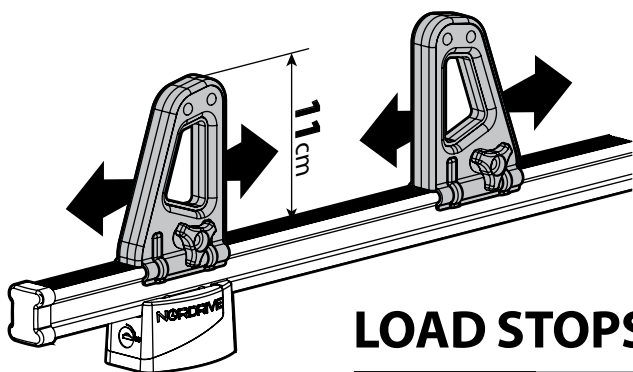

LOAD STOPS

N11001 K-1

LOAD STOPS

N11002 K-2

SPOILER

N11053	K-9	L = 95 cm
N11054	K-11	L = 110 cm

OPTIONALS PER / FOR / FÜR:

Kargo-Plus series