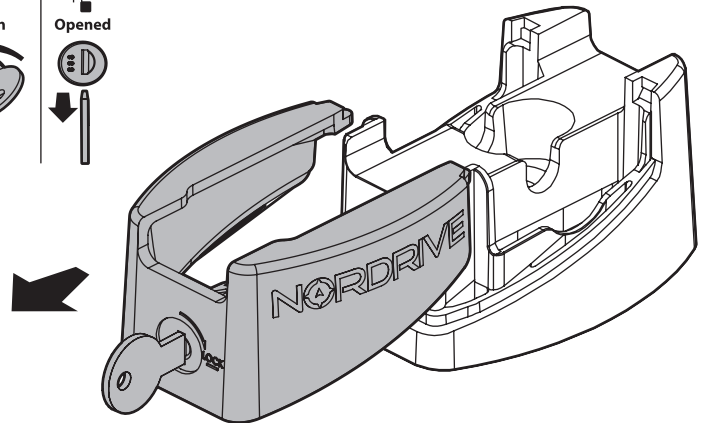

NORDRIVE®

TRANSPORT SOLUTIONS

Art. **N30222**