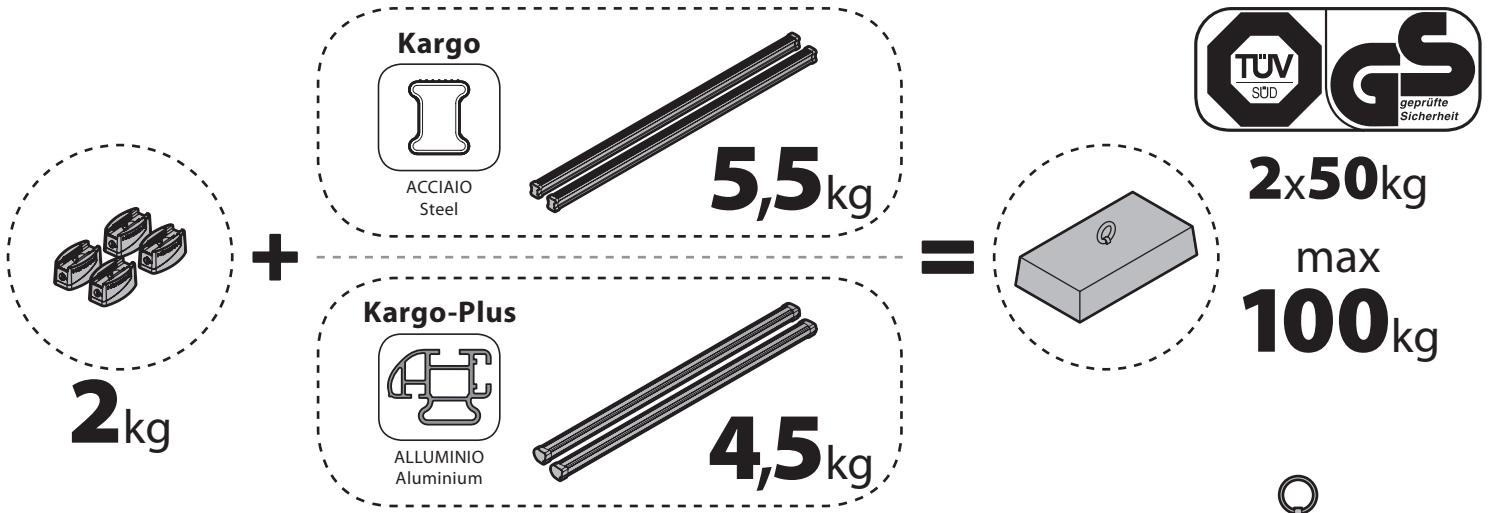

SAFETY REGULATIONS

Safety regulations

NORME DI SICUREZZA