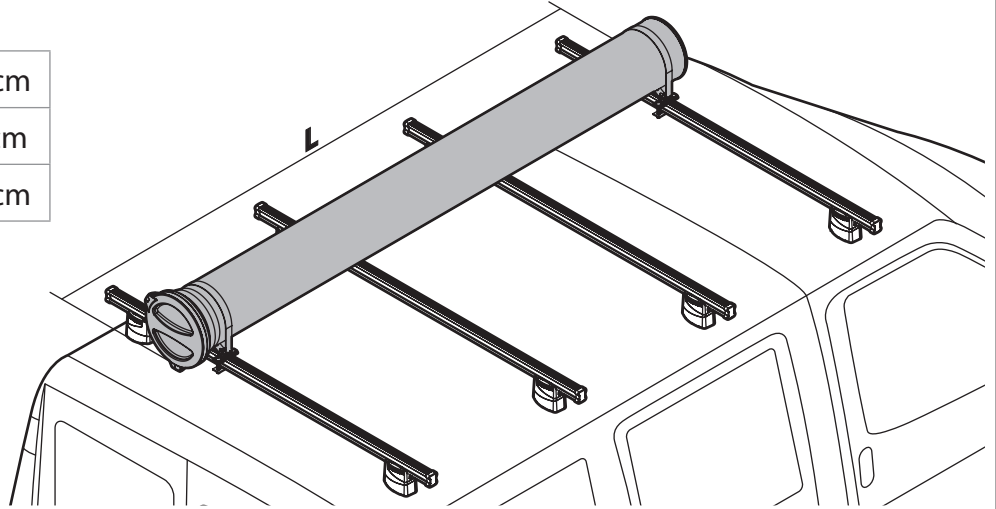

OPTIONALS PER / FOR / FÜR:

Kargo series

Acciaio / Steel

Kargo-Plus series

Alluminio / Aluminium

KARGO-TUBE

N11050	T200	L = 205 cm
N11051	T300	L = 305 cm
N11052	T400	L = 405 cm