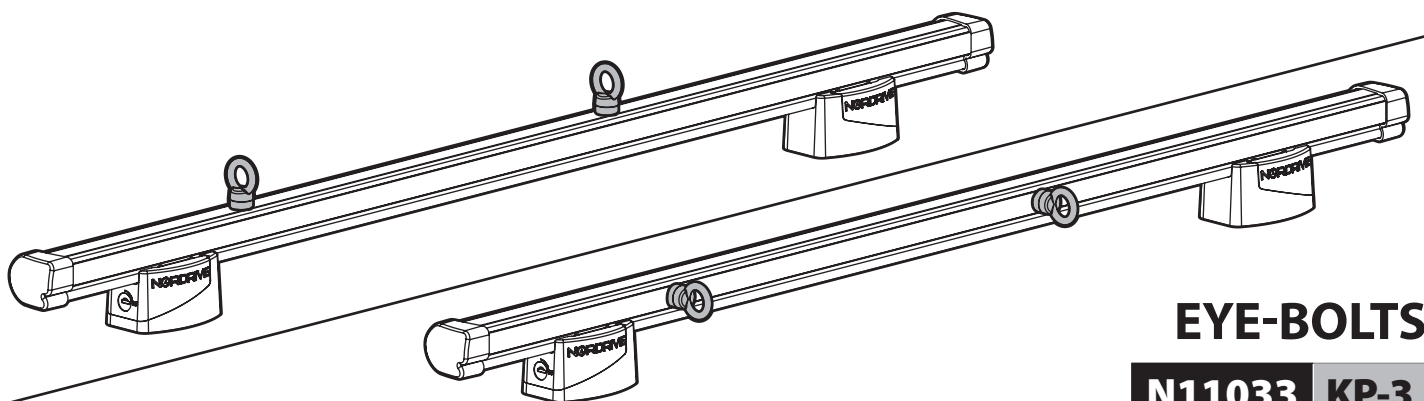

EYE-BOLTS

N11033 KP-3

SPOILER

N11057 KP-9 L = 95 cm

N11058 KP-11 L = 110 cm

OPTIONALS PER / FOR / FÜR:

Kargo series

Acciaio / Steel