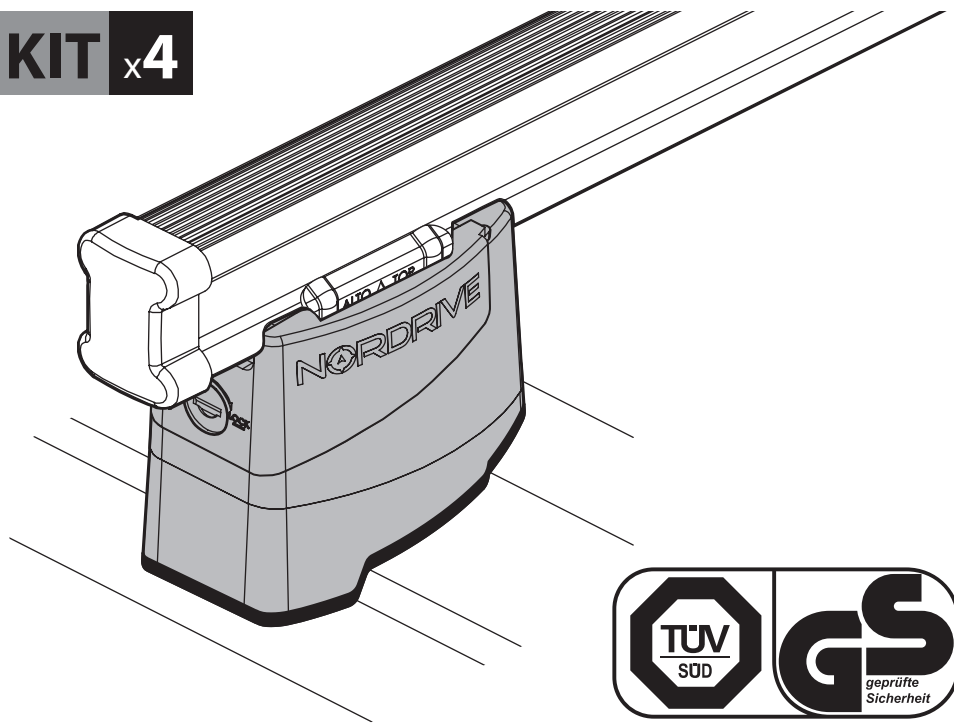

Art. **N30222**

MERCEDES CITAN

 10/12→

COMPACT (L = 2313mm)
LONG (L = 2697mm)

RENAULT KANGOO

 02/08→

EXPRESS COMPACT (L = 2313mm)
EXPRESS (L = 2697mm)

KIT x4