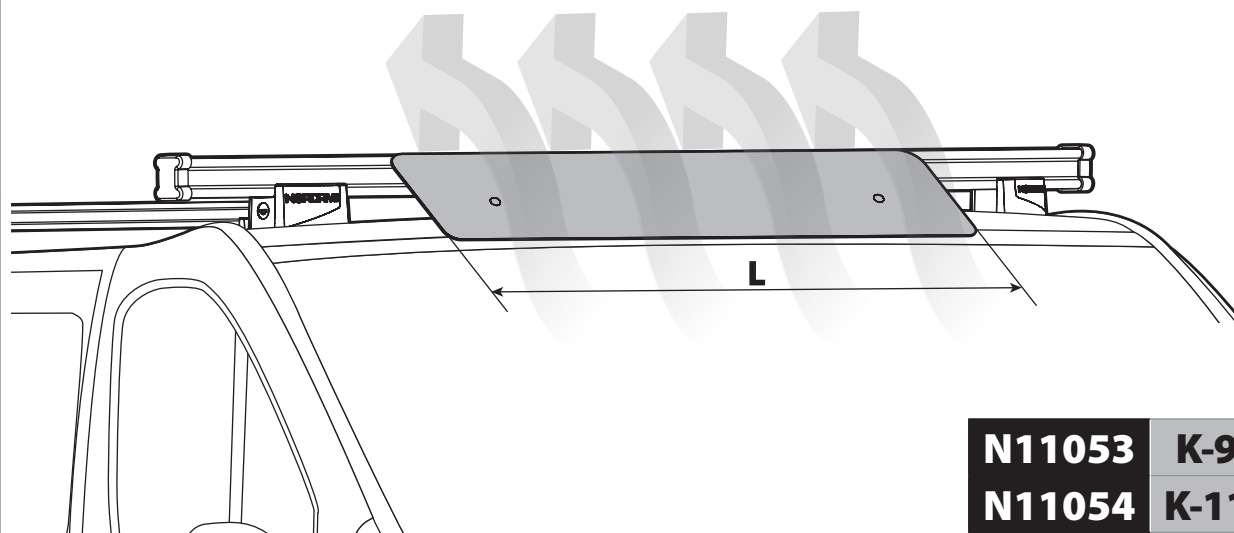

KARGO ROLLER

N11000	K-0	L = 64 cm
N11003	K-7	L = 96 cm

LOAD STOPS

N11001 K-1

LOAD STOPS

N11002 K-2

SPOILER

N11053	K-9	L = 95 cm
N11054	K-11	L = 110 cm