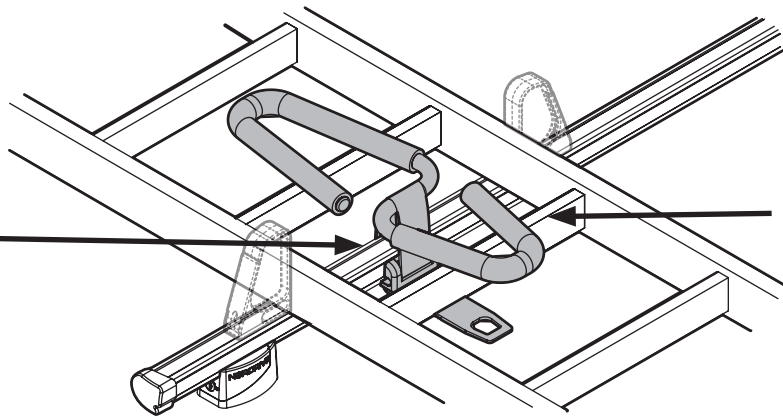

Kargo-Plus series

Alluminio / Aluminium

KARGO-TUBE

N11050	T200	L = 205 cm
N11051	T300	L = 305 cm
N11052	T400	L = 405 cm

LADDER HOLDER STRAPS

N11065 U-5

LADDER STEP ADAPTER

N11067 U-6