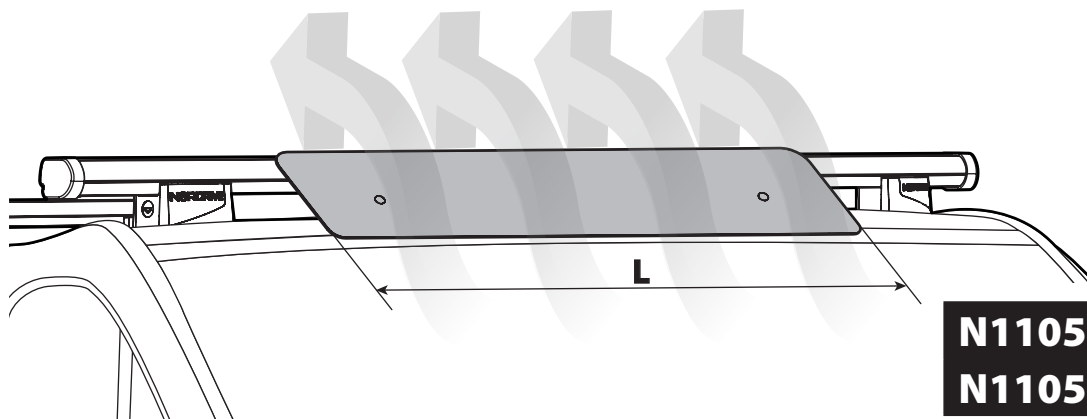

EYE-BOLTS

N11033 KP-3

SPOILER

N11057 KP-9 L = 95 cm

N11058 KP-11 L = 110 cm

OPTIONALS PER / FOR / FÜR:

Kargo series

Acciaio / Steel