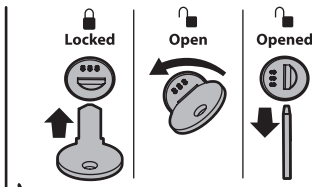

NORDRIVE®

TRANSPORT SOLUTIONS

Art. **N30222**