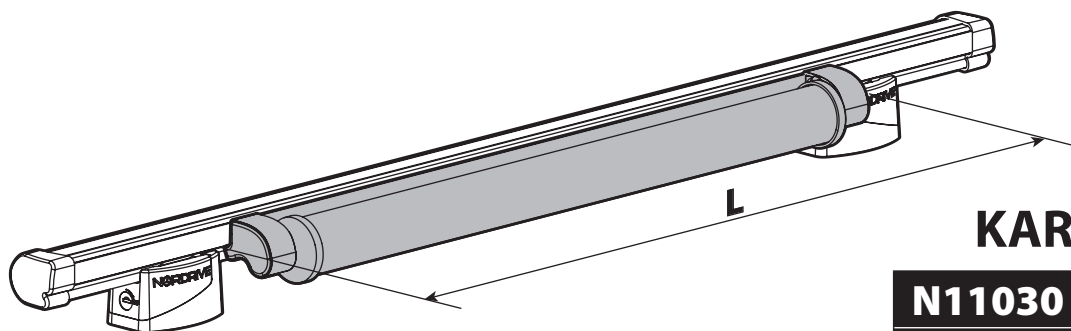

OPTIONALS PER / FOR / FÜR:

Kargo-Plus series

Alluminio / Aluminium

KARGO ROLLER

N11030 KP-0 L = 64 cm

N11034 KP-7 L = 96 cm