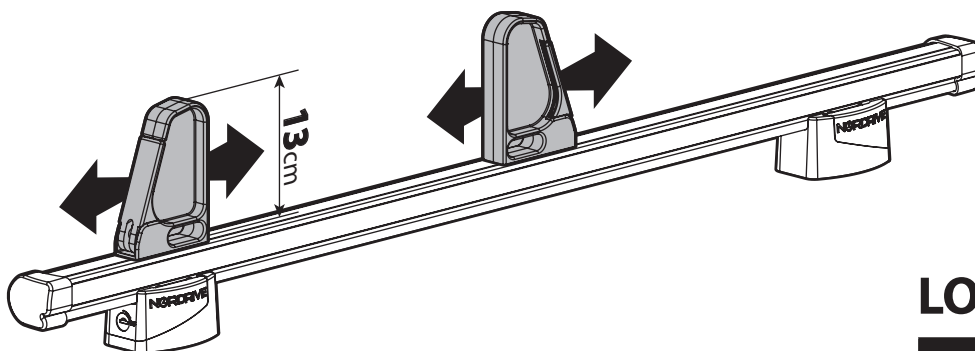

OPTIONALS PER / FOR / FÜR:

Kargo-Plus series

Alluminio / Aluminium

KARGO ROLLER

N11030 KP-0 L = 64 cm

N11034 KP-7 L = 96 cm

LOAD STOPS

N11031 KP-1