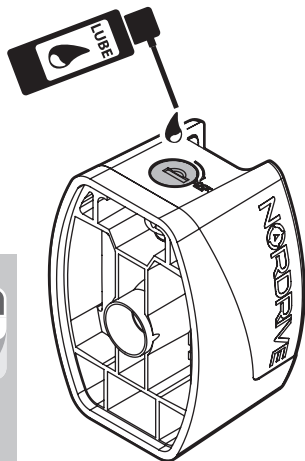

NORDRIVE®

TRANSPORT SOLUTIONS

Art. **N30222**