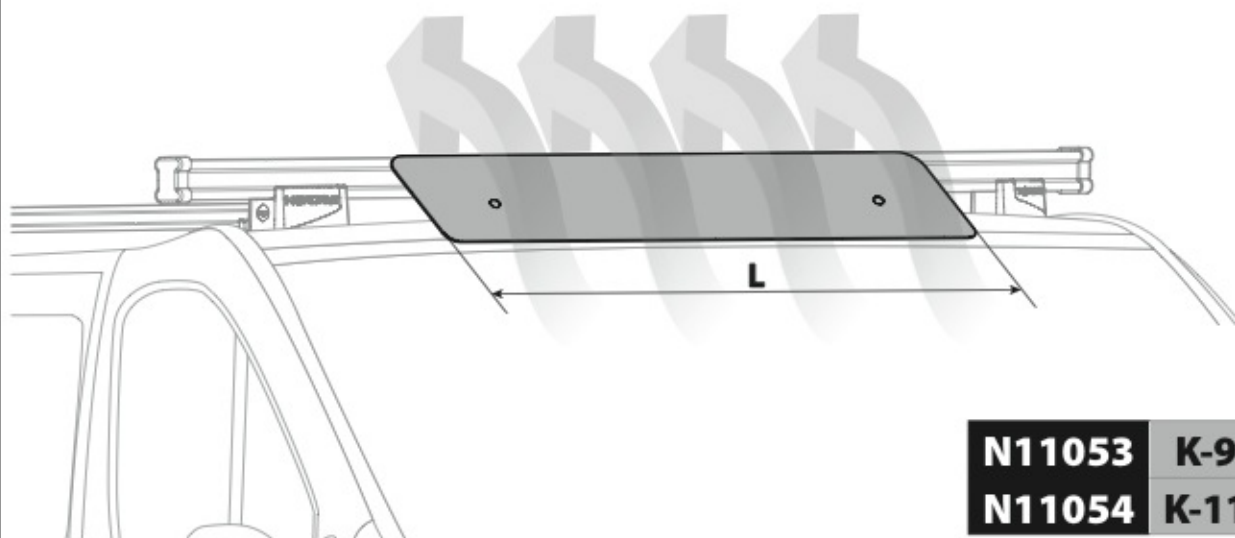

LOAD STOPS

N11002 K-2

SPOILER

N11053	K-9	L = 95 cm
N11054	K-11	L = 110 cm

OPTIONALS PER / FOR / FÜR:

Kargo-Plus series

Alluminio / Aluminium

KARGO ROLLER