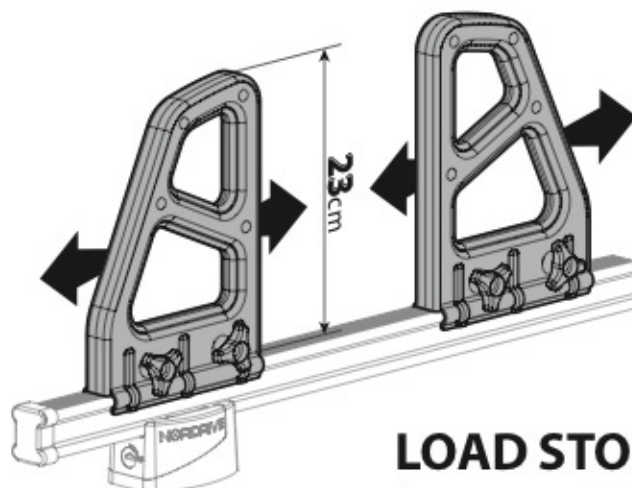

LOAD STOPS

N11002 K-2

SPOILER

N11053	K-9	L = 95 cm
N11054	K-11	L = 110 cm

OPTIONALS PER / FOR / FÜR:

Kargo-Plus series

Alluminio / Aluminium

KARGO ROLLER