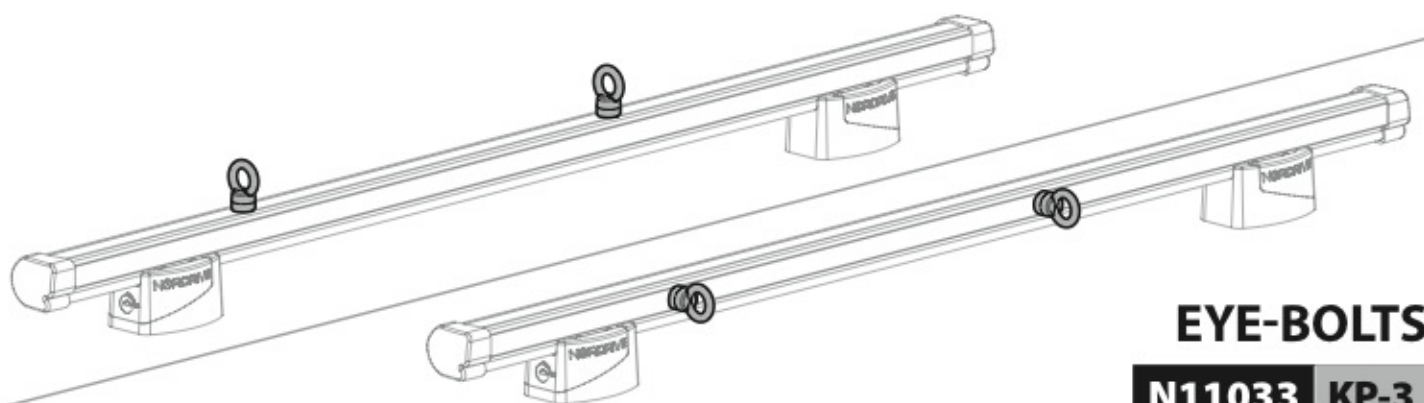

EYE-BOLTS

N11033 KP-3