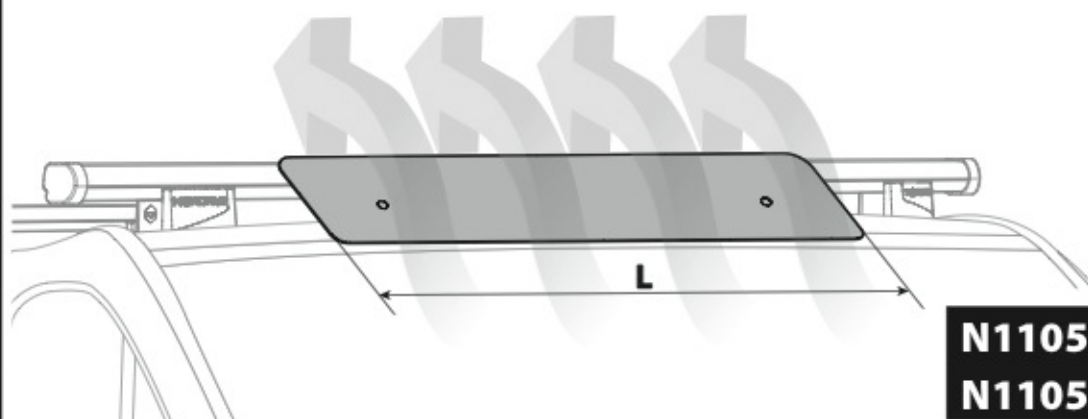

N11030 KP-0 L = 64 cm

N11034 KP-7 L = 96 cm

LOAD STOPS

N11031 KP-1

EYE-BOLTS

N11033 KP-3

SPOILER

N11057 KP-9 L = 95 cm