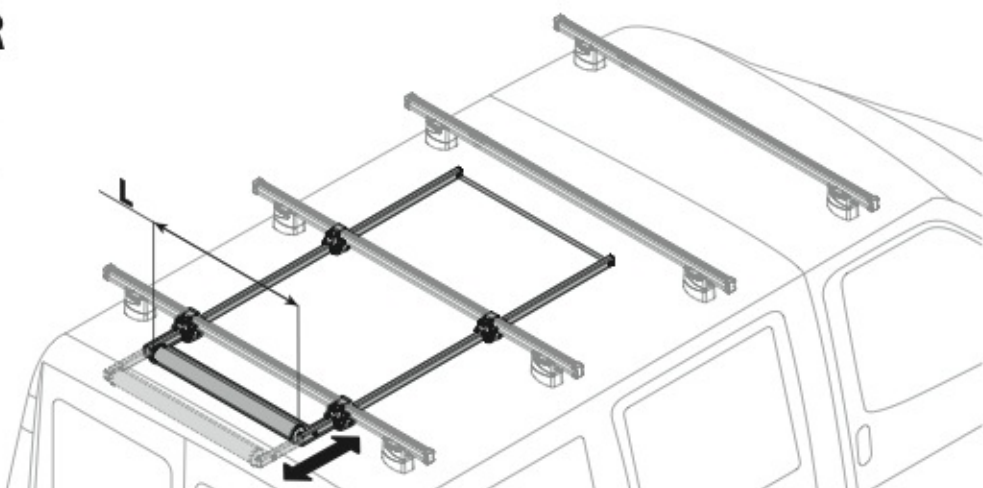

EXTENSION ROLLER

N11020 U-0 L = 64 cm

N11021 U-7 L = 96 cm

NORDRIVE®
TRANSPORT SOLUTIONS

NORDRIVE® is a registered trademark of
LAMPA S.p.A.
Via G. Rossa 53/55, 46019 Viadana (MN) ITALY
Tel. +39 0375 820700
UNI EN ISO 9001:2008 Certified Company
www.nordrive.it
www.lampa.it