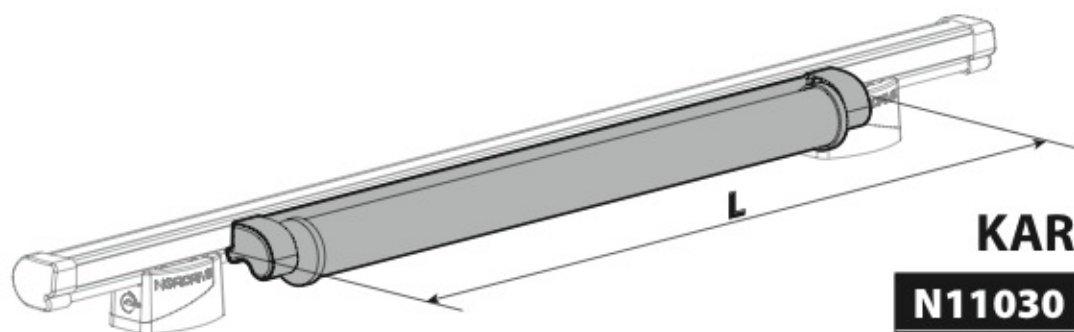

LOAD STOPS

N11002 K-2

SPOILER

N11053	K-9	L = 95 cm
N11054	K-11	L = 110 cm

OPTIONALS PER / FOR / FÜR:

Kargo-Plus series

Alluminio / Aluminium

KARGO ROLLER