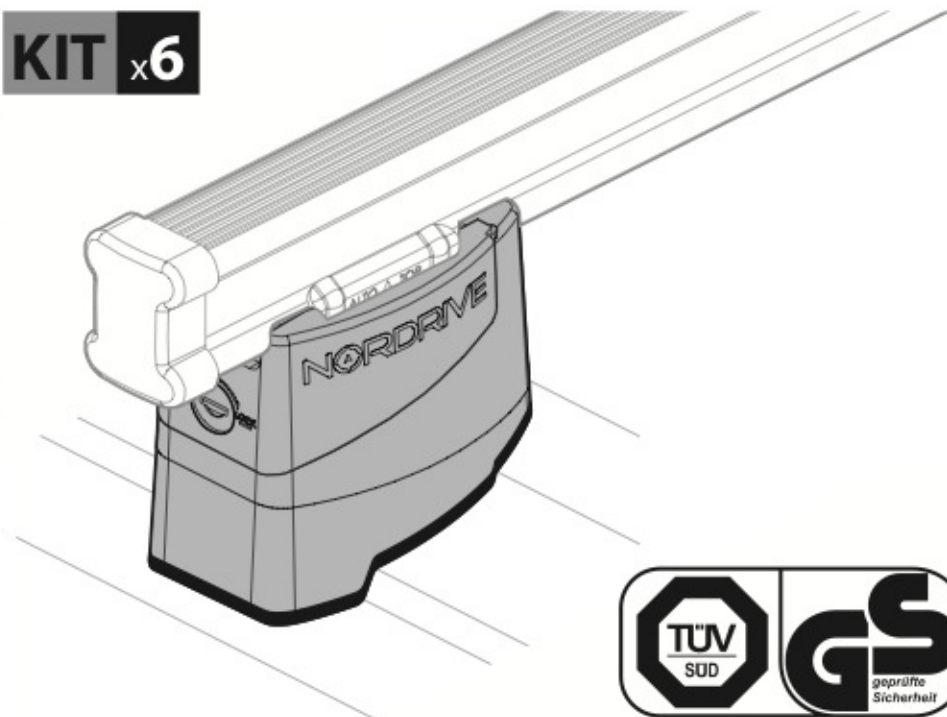

Art. **N30223**

MERCEDES CITAN

10/12 →

EXTRALONG (L = 3081mm)

RENAULT KANGOO

02/08 →

EXPRESS MAXI (L = 3081mm)

KIT x6