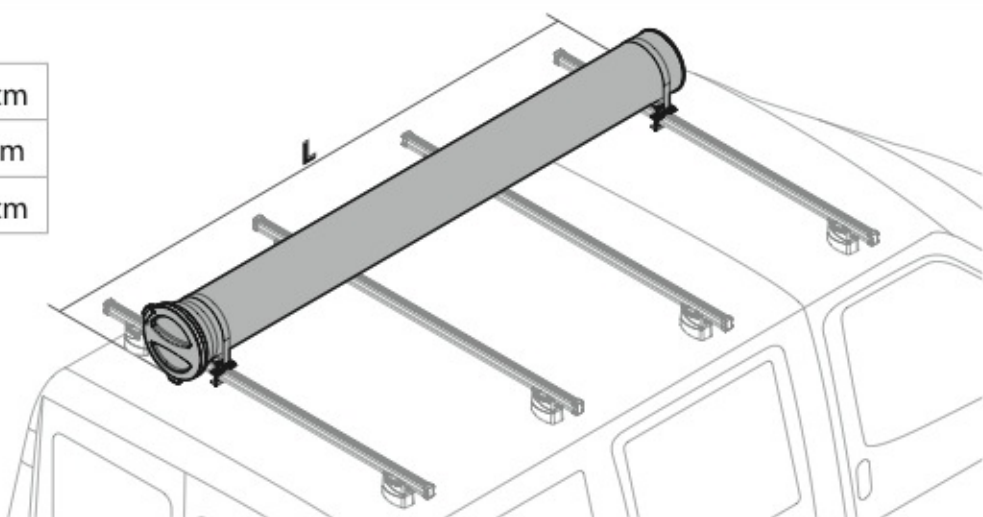

N11051 T300 L = 305 cm

N11052 T400 L = 405 cm

LADDER HOLDER STRAPS

N11065 U-5

LADDER STEP ADAPTER

N11067 U-6

EXTENSION ROLLER

N11020 U-0 L = 64 cm