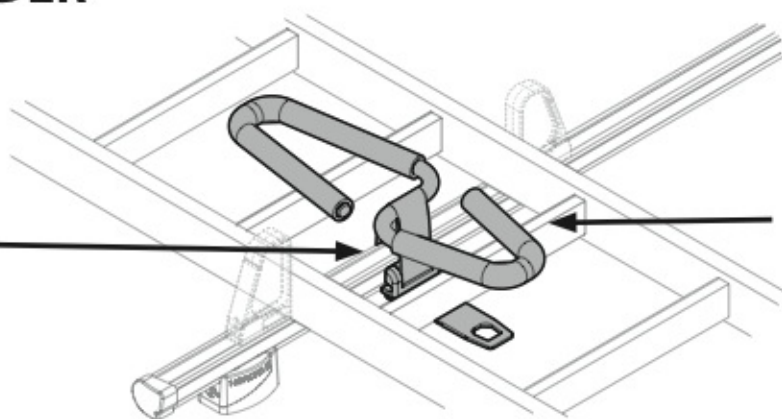

LADDER STEP ADAPTER

N11067 U-6