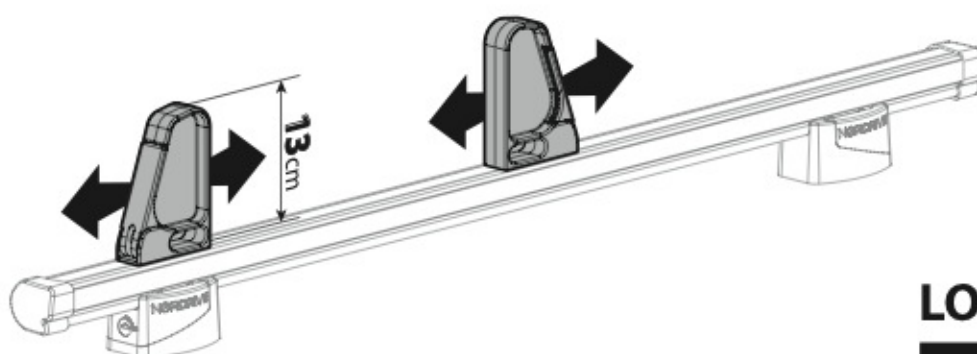

LOAD STOPS

N11031 KP-1