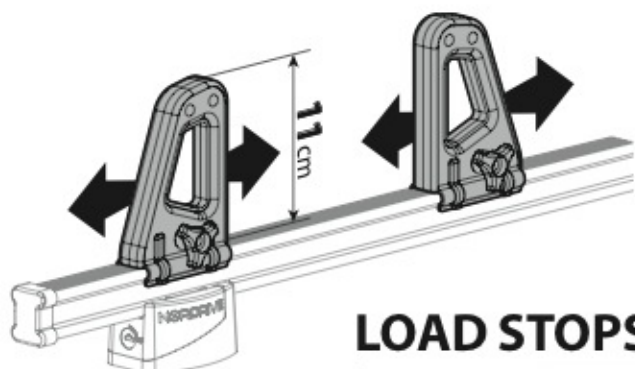

LOAD STOPS

N11001 K-1