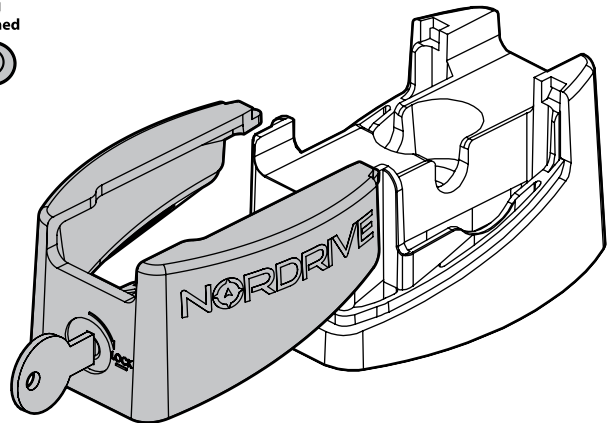

NORDRIVE®

TRANSPORT SOLUTIONS

Art. **N30233**