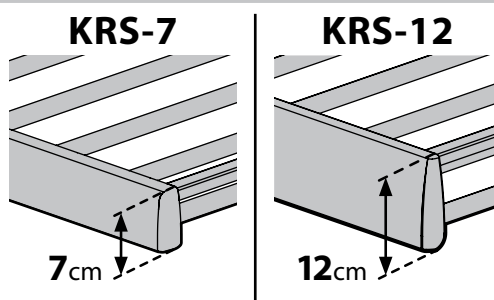

KRS-7

KRS-12

- ⓘ CESTE PORTATUTTO KRS-7 / KRS-12
- ⓖB KRS-7 / KRS-12 VAN ROOF RACKS
- ⓕ GALERIE KRS-7 / KRS-12
- ⓓ DACHKÖRBEIN KRS-7 / KRS-12
- ⓔ BACAS KRS-7 / KRS-12

NORDRIVE®

TRANSPORT SOLUTIONS