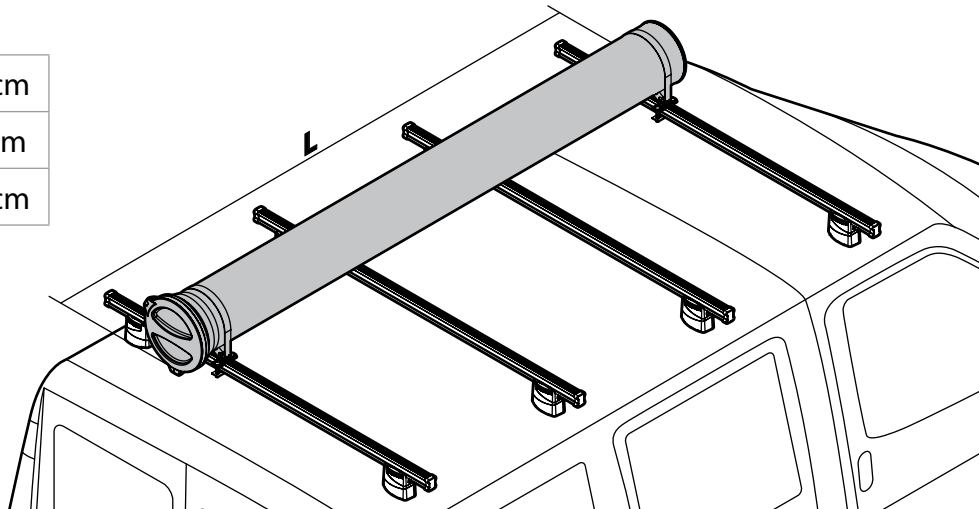

OPTIONALS PER / FOR / FÜR:

Kargo series

Acciaio / Steel

Kargo-Plus
series

Alluminio / Aluminium

KARGO-TUBE

N11050	T200	L = 205 cm
N11051	T300	L = 305 cm
N11052	T400	L = 405 cm