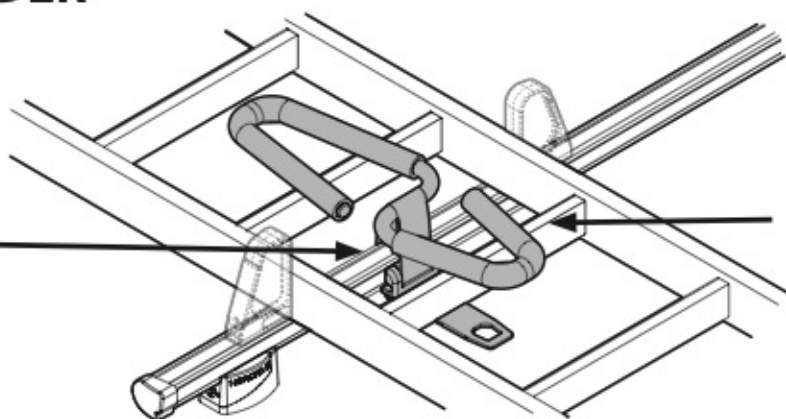

Alluminio / Aluminium

KARGO-TUBE

N11050 T200 L = 205 cm

N11051 T300 L = 305 cm

N11052 T400 L = 405 cm

LADDER HOLDER STRAPS

N11065 U-5

LADDER STEP ADAPTER