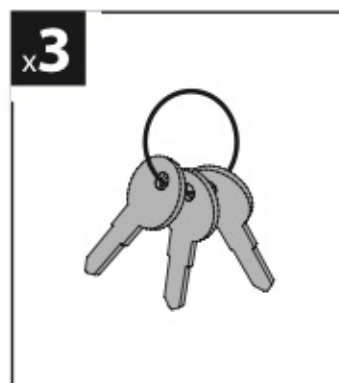

NORDRIVE®
TRANSPORT SOLUTIONS

Art. **N30252**