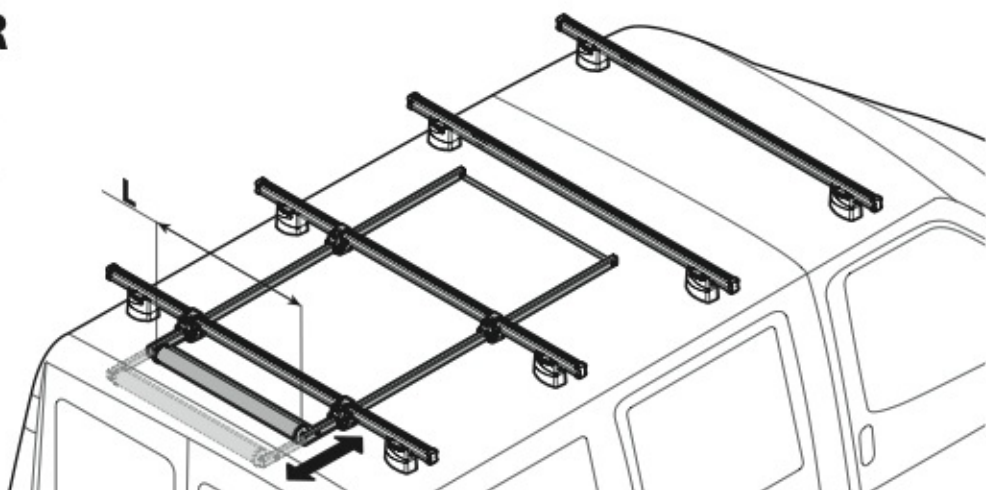

EXTENSION ROLLER

N11020 U-0 L = 64 cm

N11021 U-7 L = 96 cm

NORDRIVE®
TRANSPORT SOLUTIONS

NORDRIVE® is a registered trademark of
LAMPA S.p.A.
Via G. Rossa 53/55, 46019 Viadana (MN) ITALY
Tel. +39 0375 820700
UNI EN ISO 9001:2008 Certified Company
www.nordrive.it
www.lampa.it