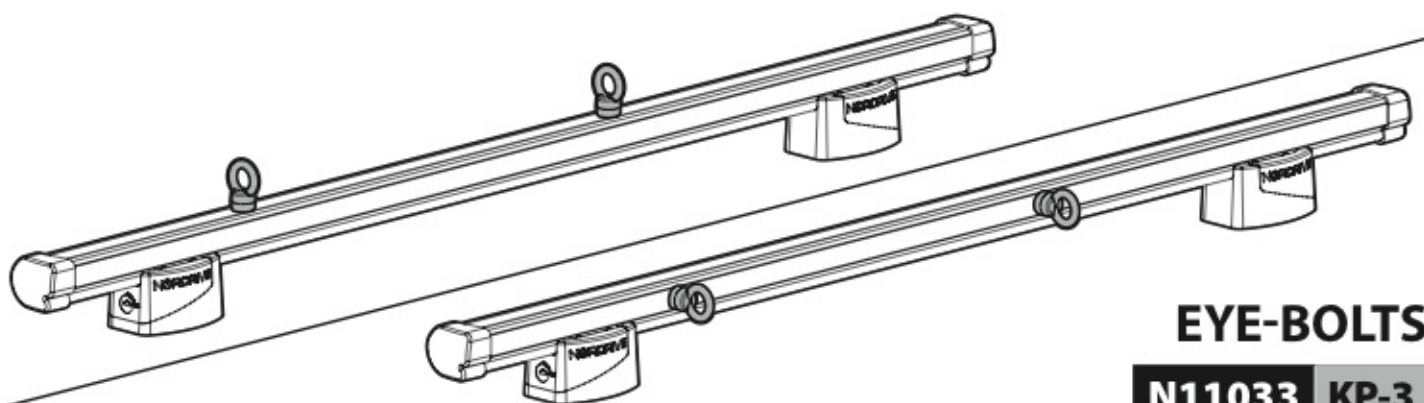

Kargo-Plus series

Alluminio / Aluminium

KARGO ROLLER

N11030 KP-0 L = 64 cm

N11034 KP-7 L = 96 cm

LOAD STOPS

N11031 KP-1

EYE-BOLTS