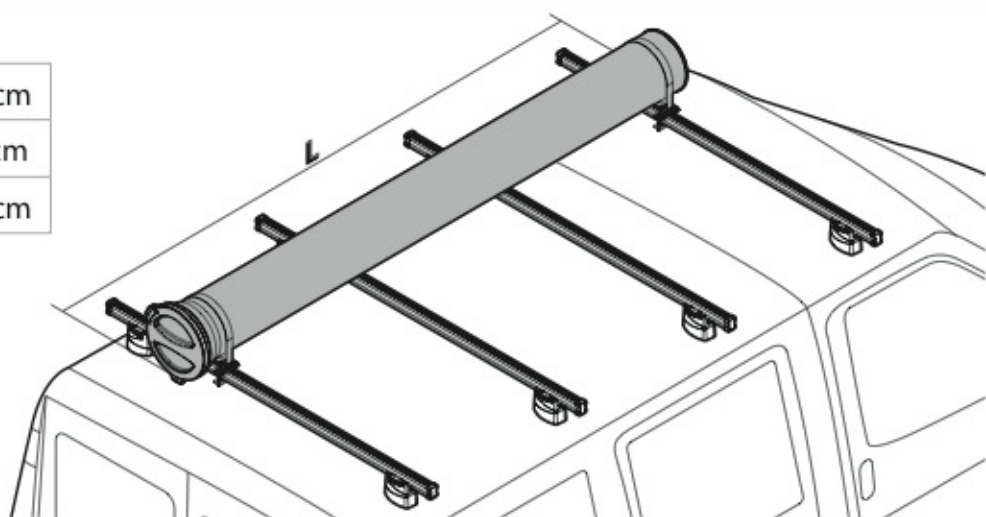

Alluminio / Aluminium

KARGO-TUBE

N11050 T200 L = 205 cm

N11051 T300 L = 305 cm

N11052 T400 L = 405 cm

LADDER HOLDER STRAPS

N11065 U-5

LADDER STEP ADAPTER