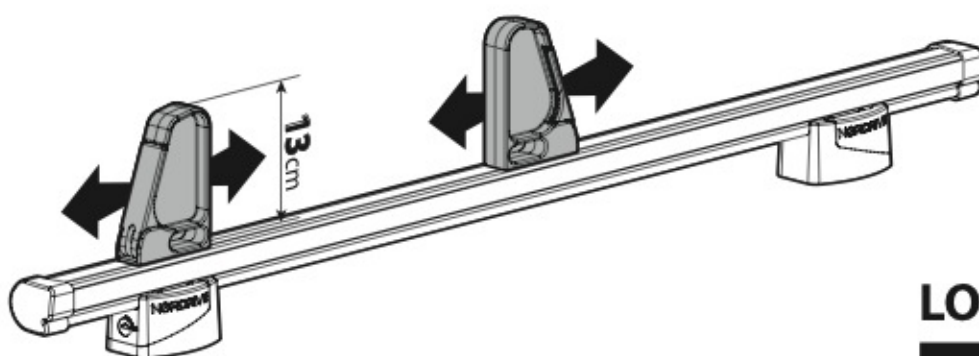

Kargo-Plus series

Alluminio / Aluminium

KARGO ROLLER

N11030 KP-0 L = 64 cm

N11034 KP-7 L = 96 cm

LOAD STOPS

N11031 KP-1

EYE-BOLTS