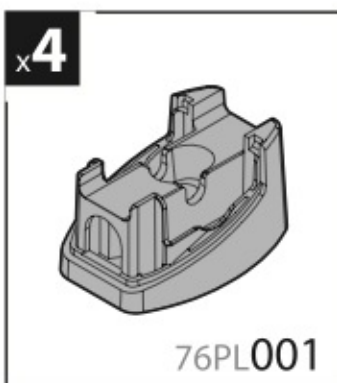

NORDRIVE®
TRANSPORT SOLUTIONS

Art. **N30252**