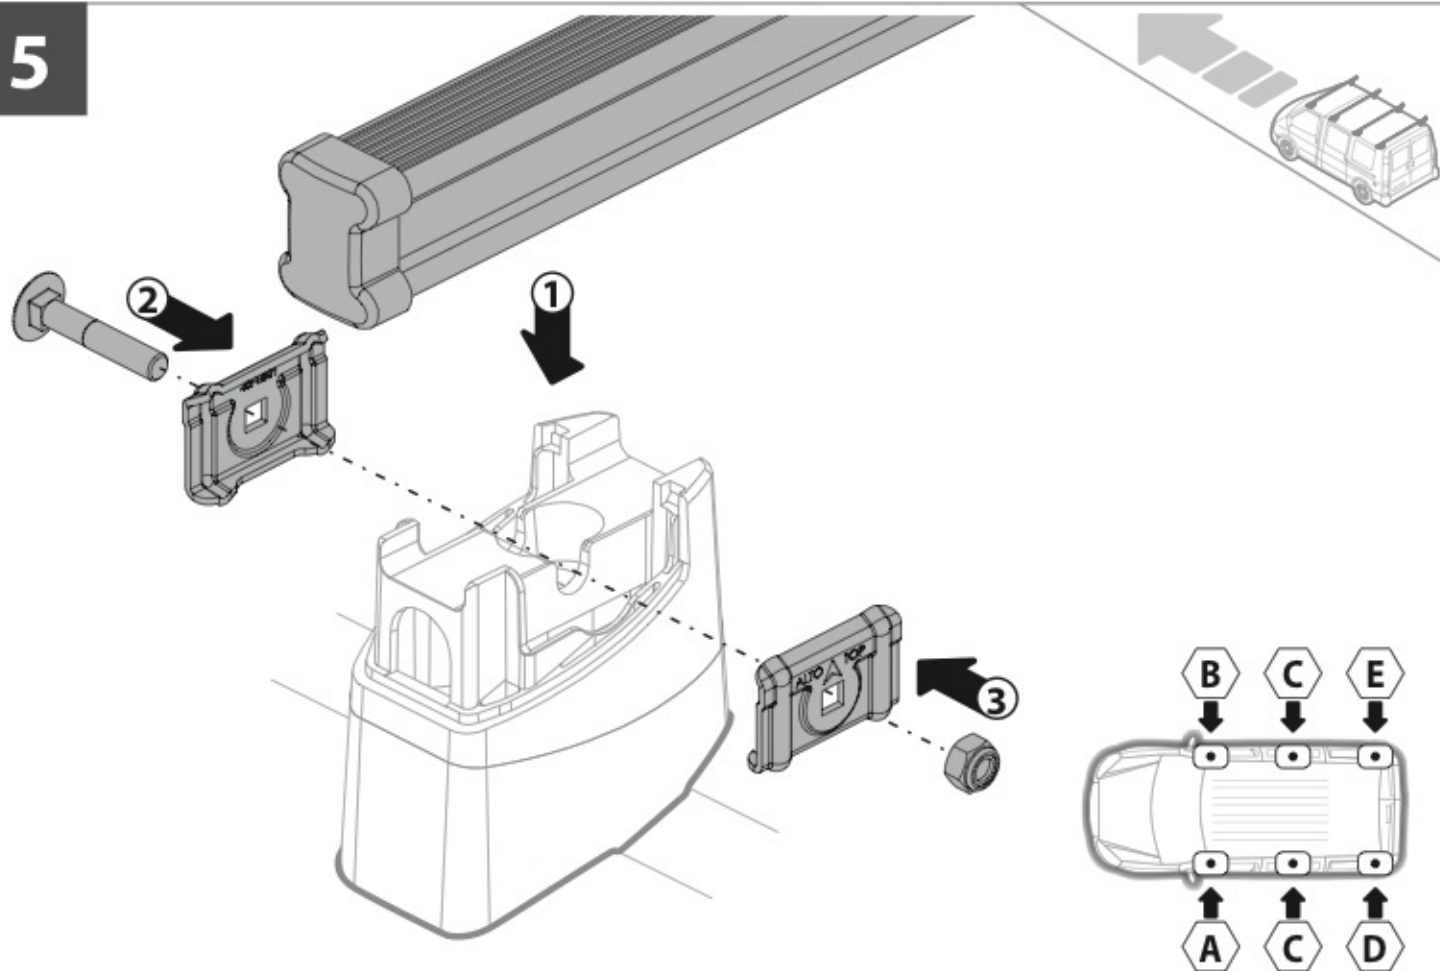

Kargo series

Acciaio / Steel

4

Kargo-Plus series

Alluminio / Aluminium

1

2

5