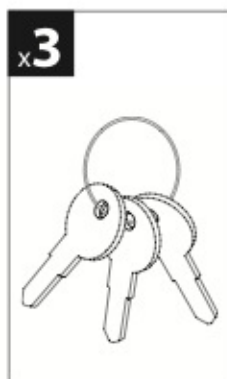

NORDDRIVE[®]
TRANSPORT SOLUTIONS

max:
???kg

NORDRIVE®

TRANSPORT SOLUTIONS

Art. **N30253**

40FE001 x12

60BQ8045 x6

62BB0800 x6