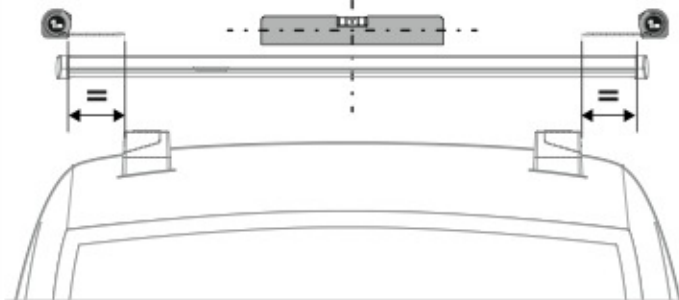

Kargo-Plus series

Alluminio / Aluminium

1