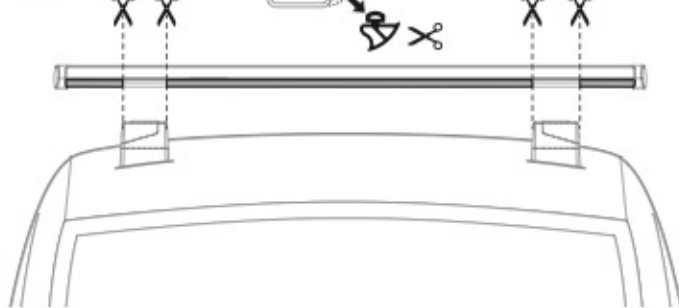

Kargo series

Acciaio / Steel

4

Kargo-Plus series

Alluminio / Aluminium

1

2

5