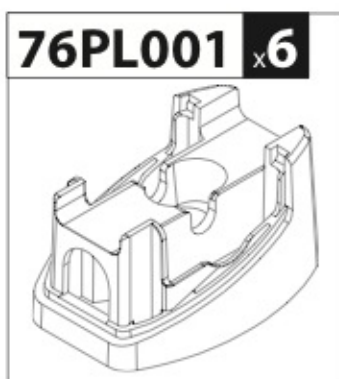

NORDDRIVE[®]
TRANSPORT SOLUTIONS

max:
???kg

NORDRIVE®

TRANSPORT SOLUTIONS

Art. **N30253**

40FE001 x12

60BQ8045 x6

62BB0800 x6