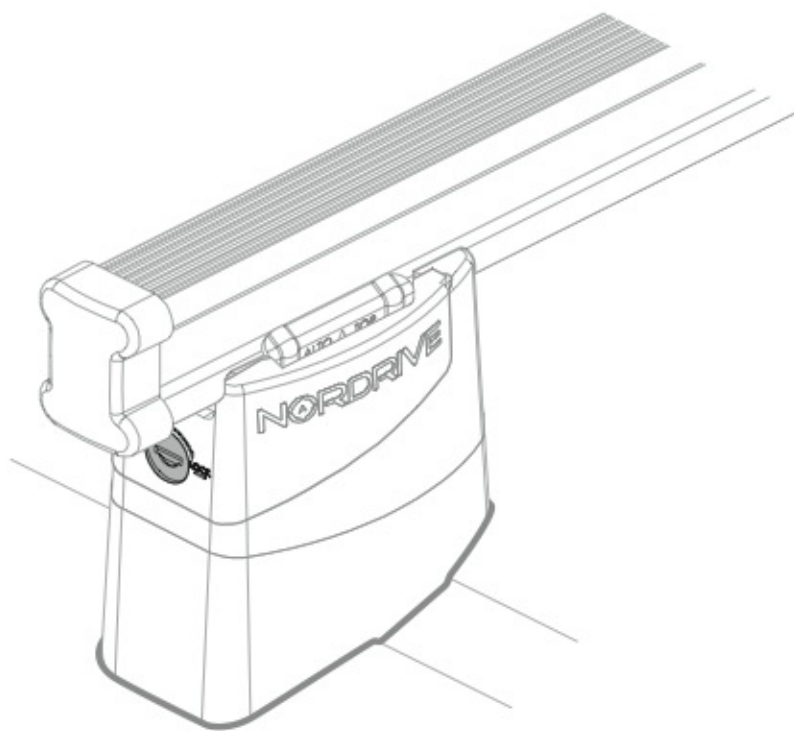

OPTIONALS

Kargo series

Acciaio / Steel

KARGO ROLLER

N11000	K-0	L = 64 cm
N11003	K-7	L = 96 cm

LOAD STOPS

N11001 K-1

LOAD STOPS