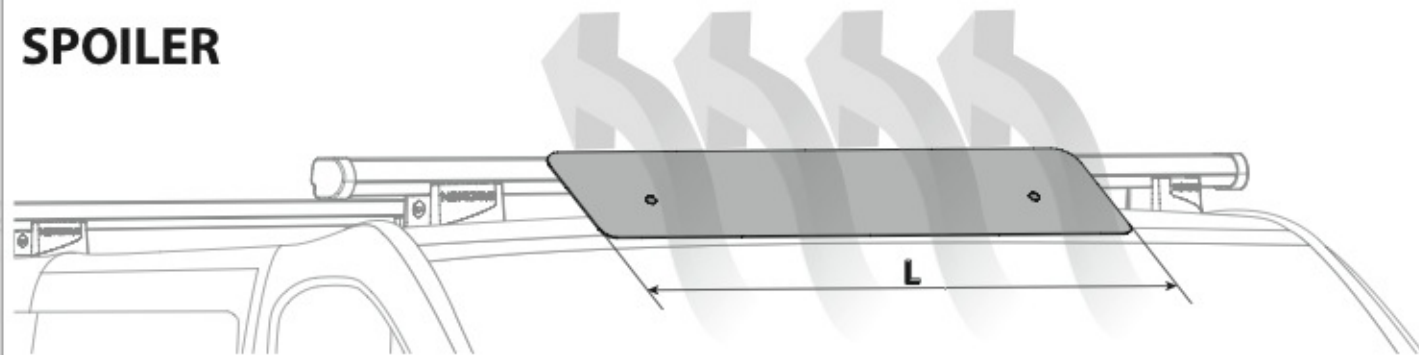

OPTIONALS

Kargo series

Acciaio / Steel

Kargo-Plus series

Alluminio / Aluminium

N11053	K-9		L = 95 cm
N11054	K-11		L = 110 cm

N11057	KP-9		L = 95 cm
N11058	KP-11		L = 110 cm

SPOILER