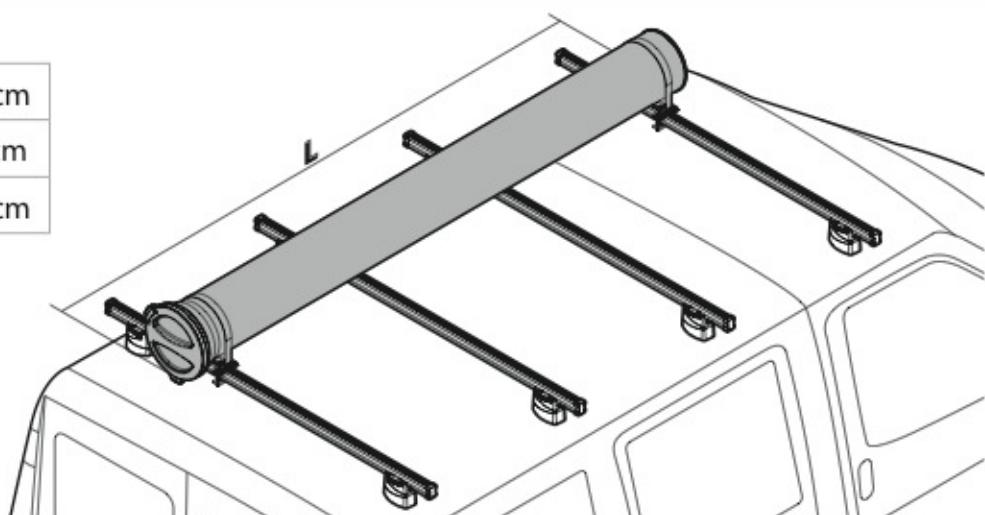

OPTIONALS PER / FOR / FÜR:

Kargo series

Acciaio / Steel

Kargo-Plus
series

Alluminio / Aluminium

KARGO-TUBE

N11050 T200 L = 205 cm

N11051 T300 L = 305 cm

N11052 T400 L = 405 cm

LADDER HOLDER STRAPS

N11065 U-5