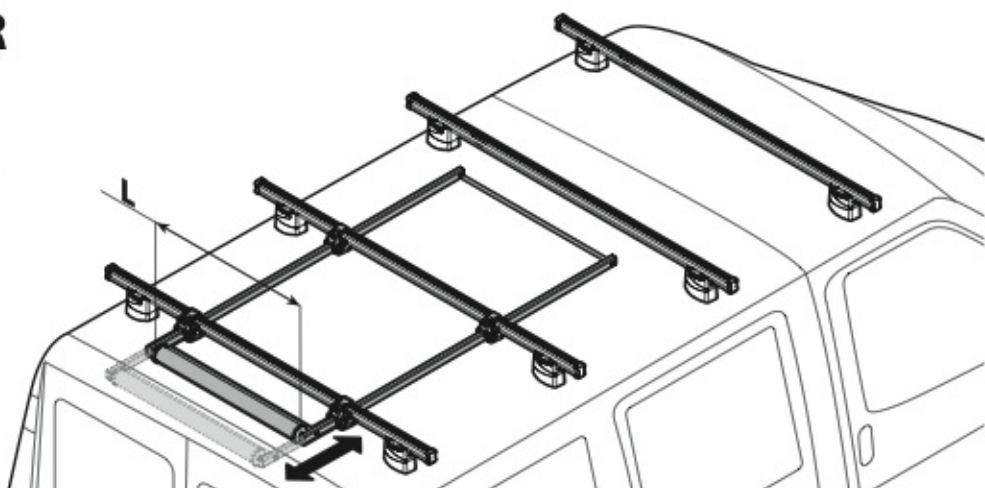

EXTENSION ROLLER

N11020 U-0 L = 64 cm

N11021 U-7 L = 96 cm

NORDRIVE®
TRANSPORT SOLUTIONS

NORDRIVE® is a registered trademark of
LAMPA S.p.A.
Via G. Rossa 53/55, 46019 Viadana (MN) ITALY
Tel. +39 0375 820700
UNI EN ISO 9001:2008 Certified Company
www.nordrive.it
www.lampa.it