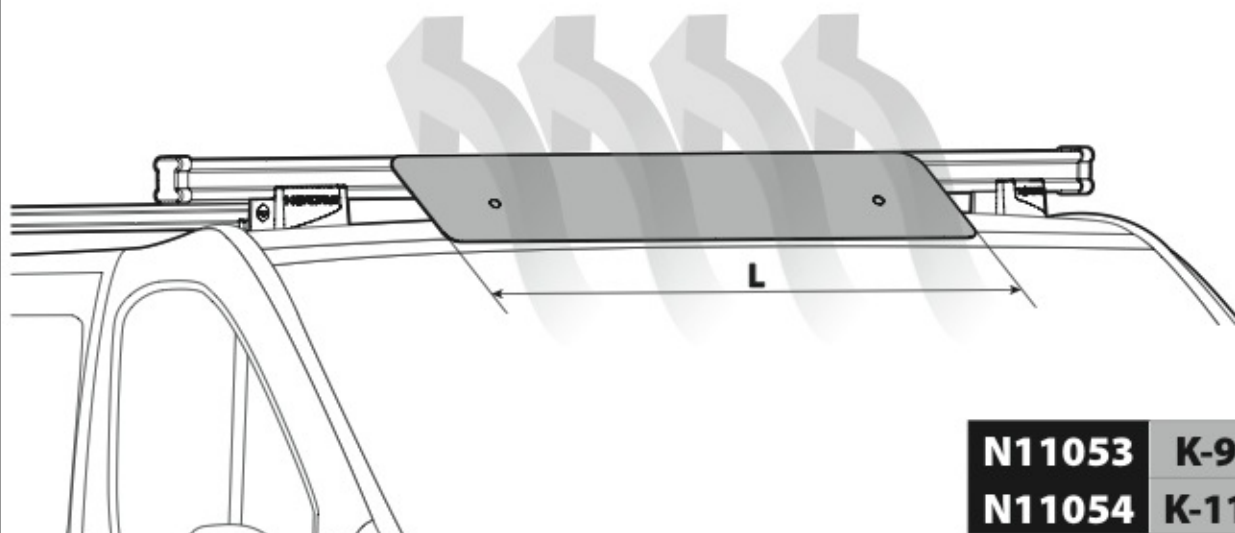

LOAD STOPS

N11001 K-1

LOAD STOPS

N11002 K-2

SPOILER

N11053	K-9	L = 95 cm
N11054	K-11	L = 110 cm

OPTIONALS PER / FOR / FÜR:

Kargo-Plus series