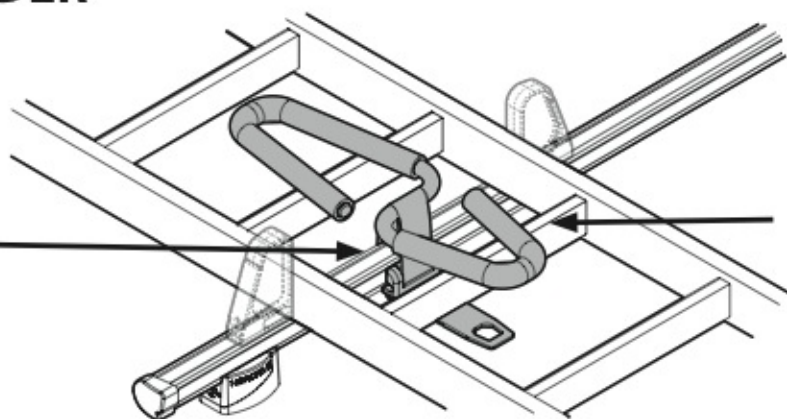

KARGO-TUBE

N11050 T200 L = 205 cm

N11051 T300 L = 305 cm

N11052 T400 L = 405 cm

LADDER HOLDER STRAPS

N11065 U-5

LADDER STEP ADAPTER

N11067 U-6