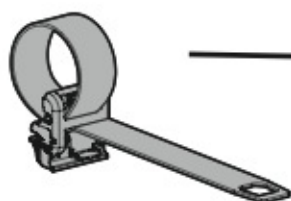

KARGO-TUBE

N11050 T200 L = 205 cm

N11051 T300 L = 305 cm

N11052 T400 L = 405 cm

LADDER HOLDER STRAPS

N11065 U-5

LADDER STEP ADAPTER

N11067 U-6