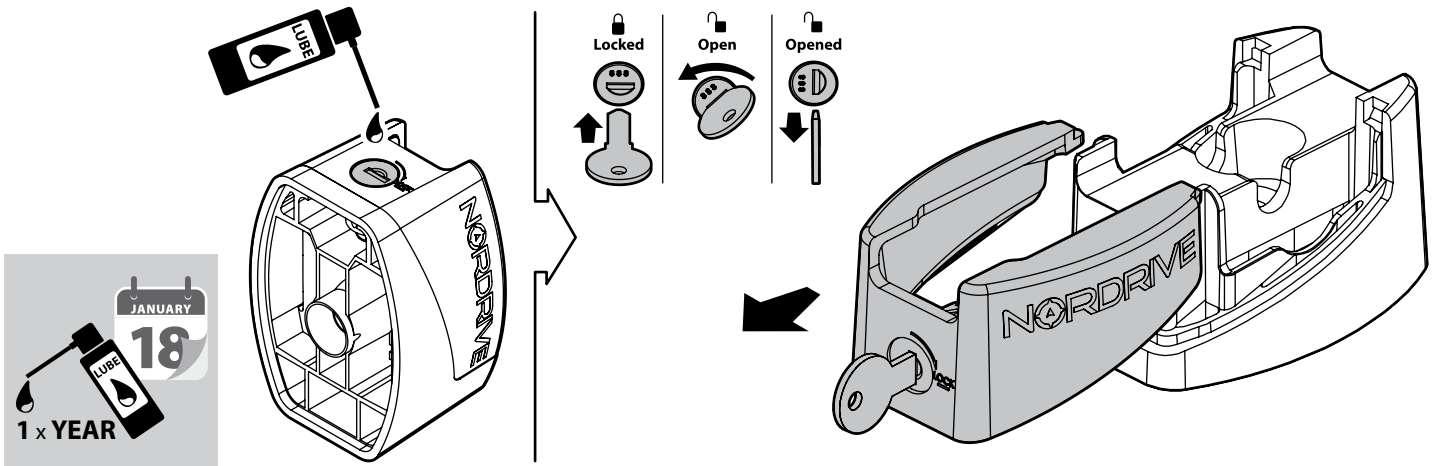

NORDRIVE®

TRANSPORT SOLUTIONS

Art. **N30302**