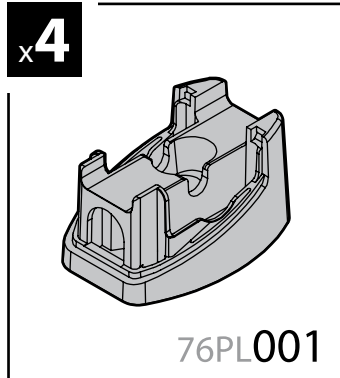

NORDRIVE®

TRANSPORT SOLUTIONS

Art. **N30302**