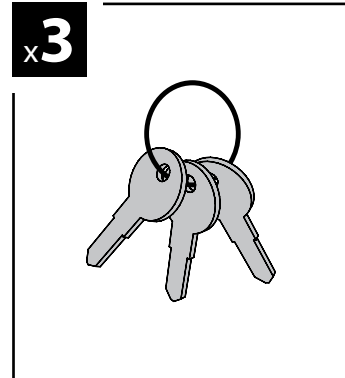

NORDRIVE®

TRANSPORT SOLUTIONS

Art. **N30302**