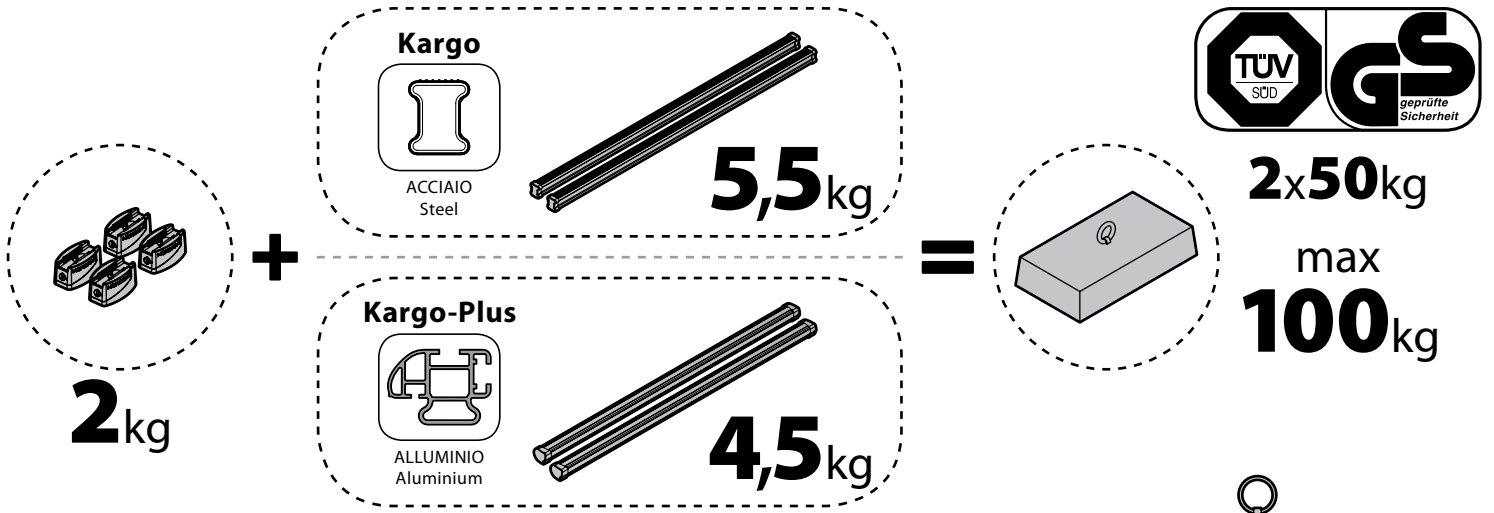

SAFETY REGULATIONS

Norme di Sicurezza

Safety regulations