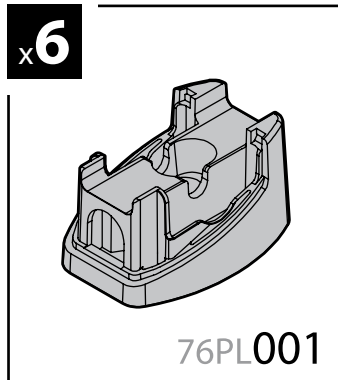

NORDRIVE®

TRANSPORT SOLUTIONS

Art. **N30323**