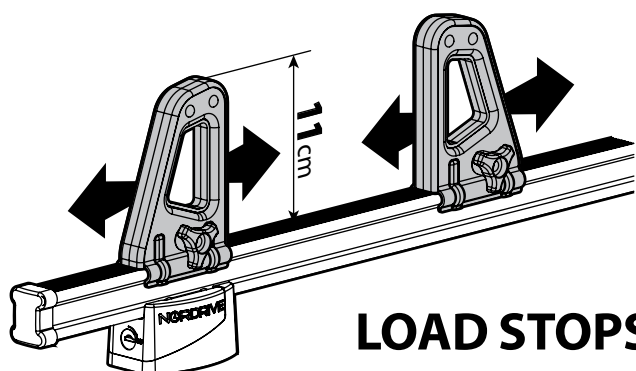

Kargo series

Acciaio / Steel

KARGO ROLLER

N11000	K-0	L = 64 cm
N11003	K-7	L = 96 cm

LOAD STOPS

N11001 K-1

LOAD STOPS

N11002 K-2