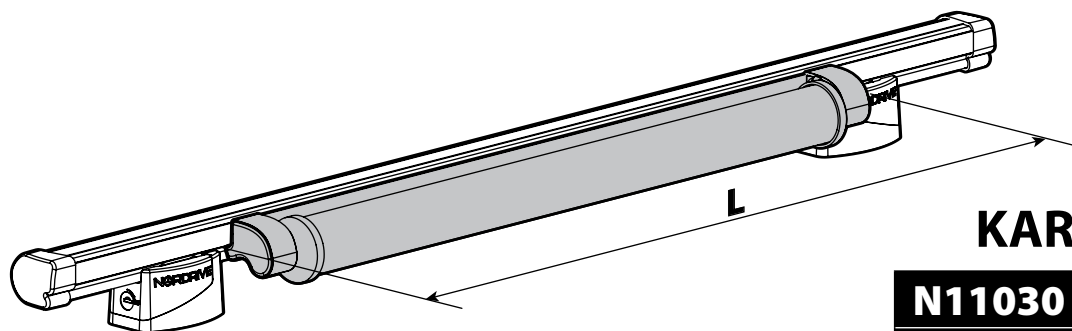

SPOILER

N11053	K-9	L = 95 cm
N11054	K-11	L = 110 cm

OPTIONALS PER / FOR / FÜR:

Kargo-Plus series

Alluminio / Aluminium

KARGO ROLLER

N11030 KP-0 L = 64 cm

N11034 KP-7 L = 96 cm