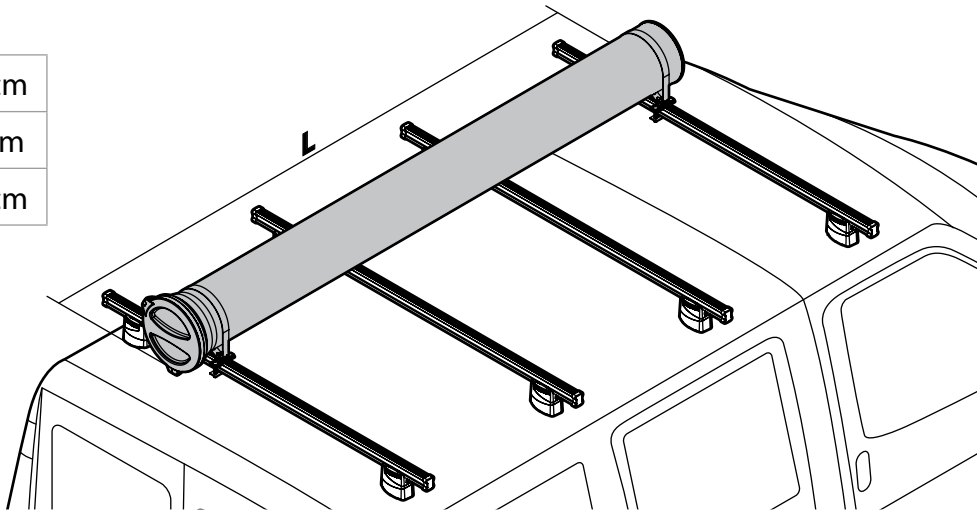

Kargo series

Acciaio / Steel

Kargo-Plus
series

Alluminio / Aluminium

KARGO-TUBE

N11050	T200	L = 205 cm
N11051	T300	L = 305 cm
N11052	T400	L = 405 cm

LADDER HOLDER STRAPS

N11065 U-5