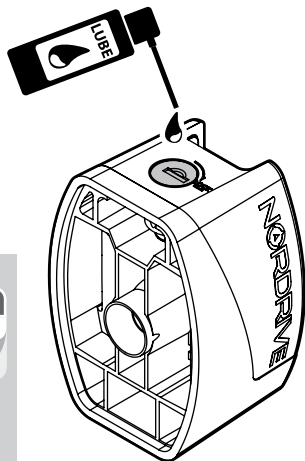

NORDRIVE®

TRANSPORT SOLUTIONS

Art. **N30323**