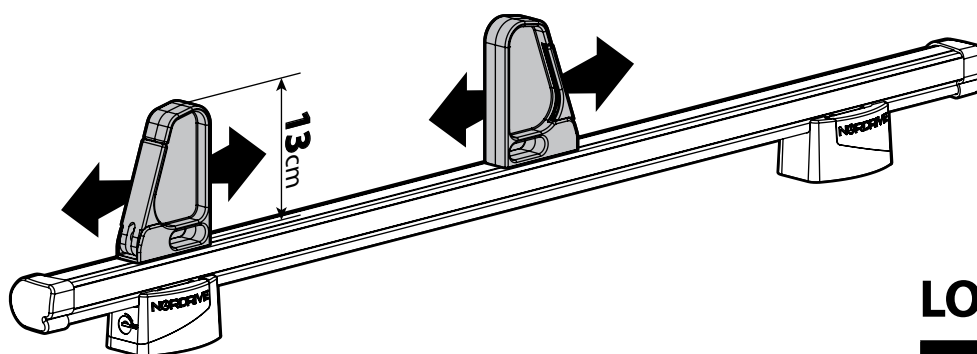

SPOILER

N11053	K-9	L = 95 cm
N11054	K-11	L = 110 cm

OPTIONALS PER / FOR / FÜR:

Kargo-Plus series

Alluminio / Aluminium

KARGO ROLLER

N11030 KP-0 L = 64 cm

N11034 KP-7 L = 96 cm