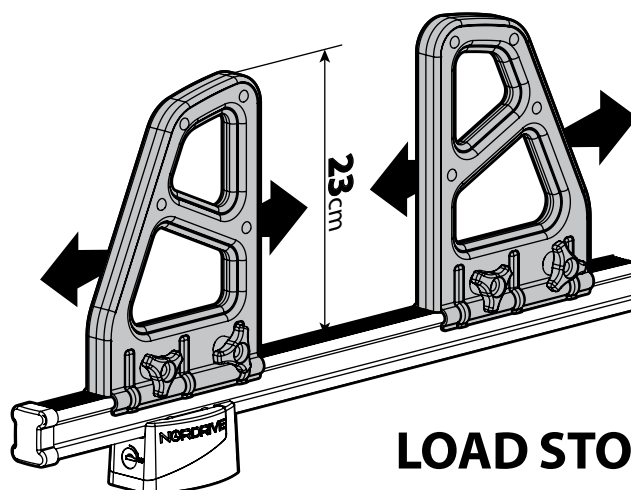

Kargo series

Acciaio / Steel

KARGO ROLLER

N11000	K-0	L = 64 cm
N11003	K-7	L = 96 cm

LOAD STOPS

N11001 K-1

LOAD STOPS

N11002 K-2