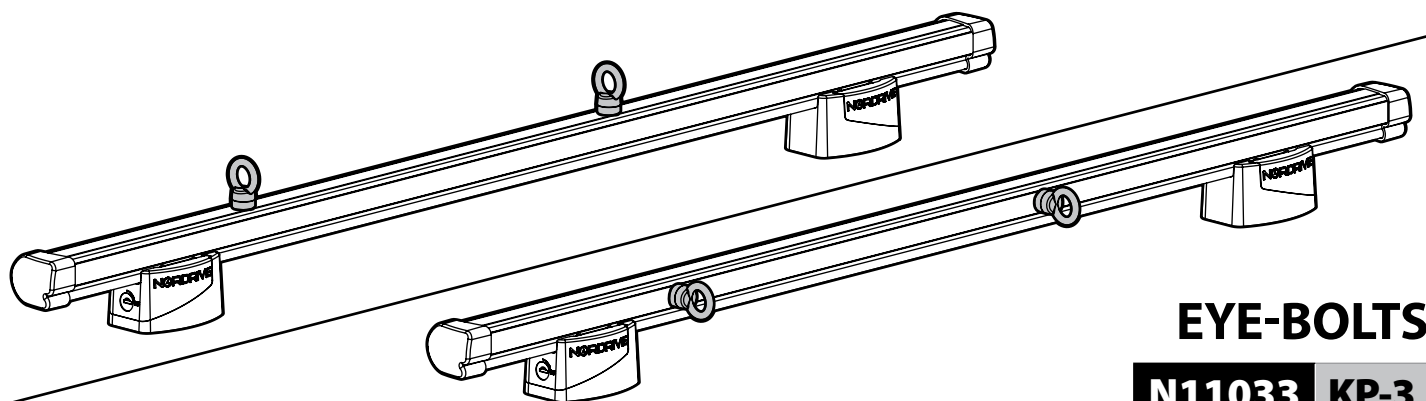

EYE-BOLTS

N11033 KP-3