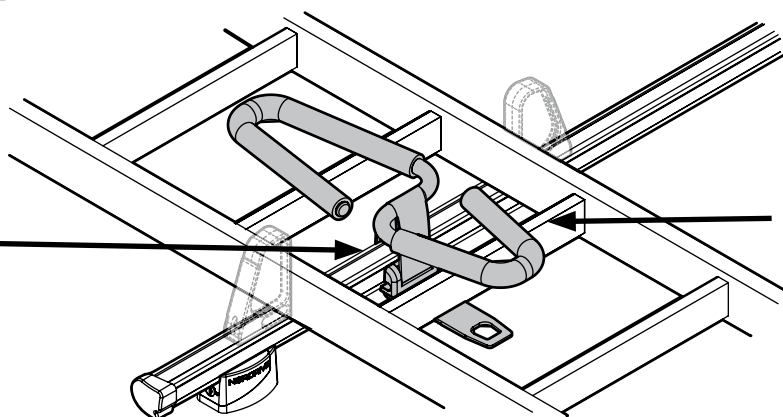

Kargo series

Acciaio / Steel

Kargo-Plus
series

Alluminio / Aluminium

KARGO-TUBE

N11050	T200	L = 205 cm
N11051	T300	L = 305 cm
N11052	T400	L = 405 cm

LADDER HOLDER STRAPS

N11065 U-5

LADDER STEP ADAPTER

N11067 U-6

EXTENSION ROLLER

N11020	U-0	L = 64 cm
N11021	U-7	L = 96 cm