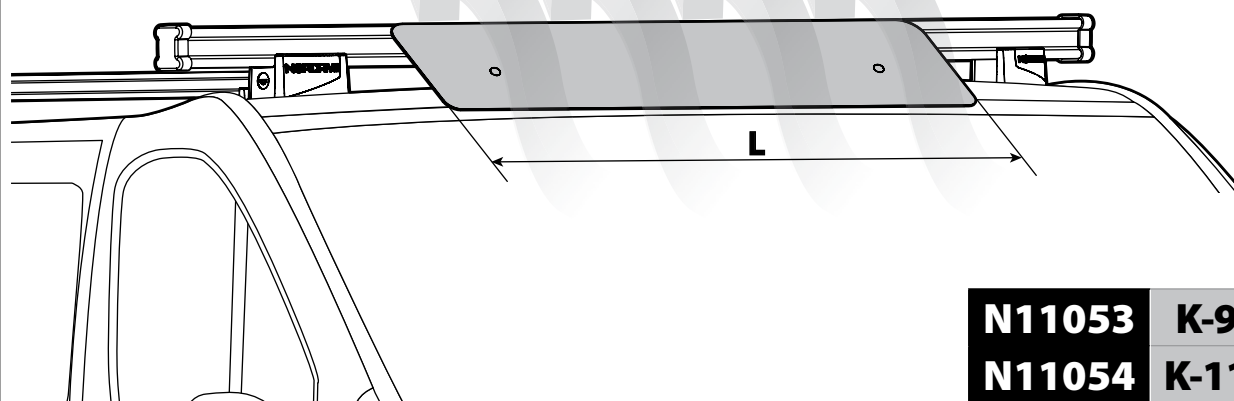

Kargo series

Acciaio / Steel

KARGO ROLLER

N11000	K-0	L = 64 cm
N11003	K-7	L = 96 cm

LOAD STOPS

N11001 K-1

LOAD STOPS

N11002 K-2