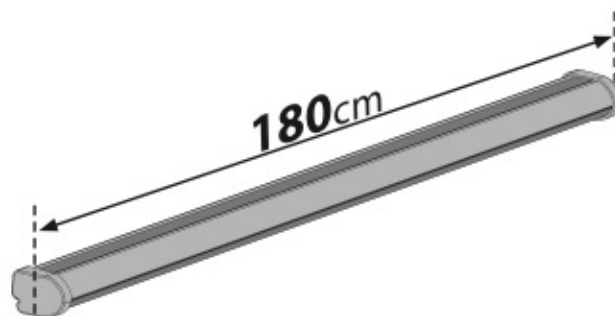

Kargo-Plus series

Alluminio / Aluminium

Art. **N10045** x2

NORDRIVE®
TRANSPORT SOLUTIONS