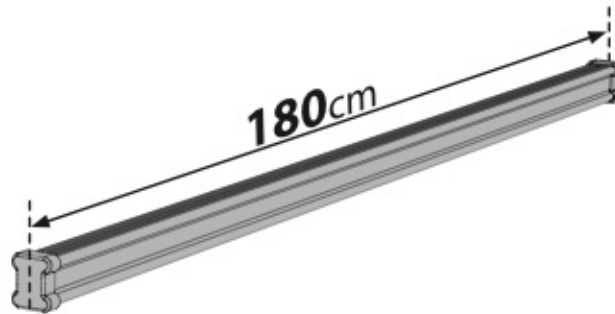

Kargo series

Acciaio / Steel

Art. **N10015** x2