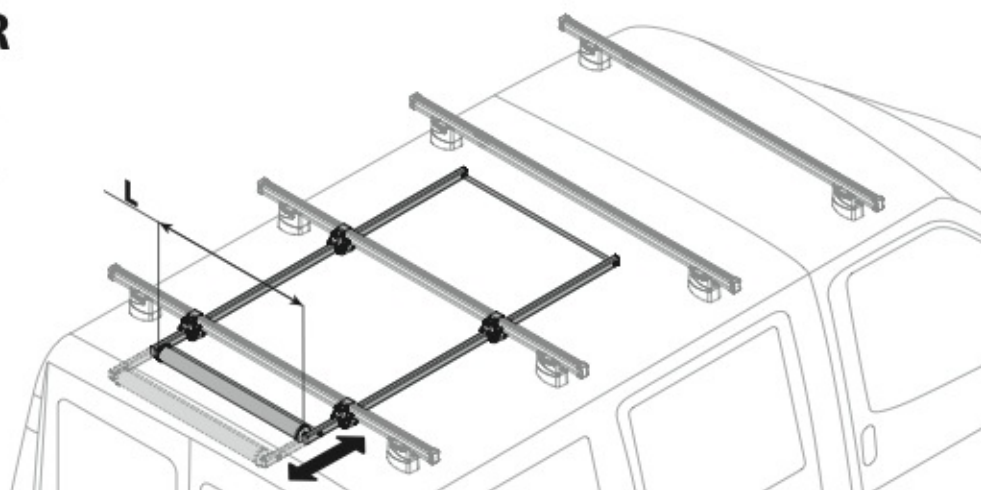

U-7

L = 96 cm

Acciaio
Steel

Alluminio
Aluminium

NORDRIVE[®]
TRANSPORT SOLUTIONS

is a registered trade mark of
LAMPA S.p.A.
46019 Viadana (MN) ITALY
Ditta certificata UNI EN ISO 9001:2008
www.nordrive.it
www.lampa.it