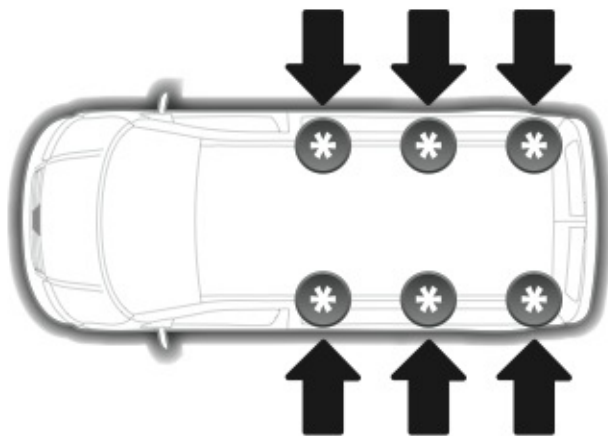

Kargo-Plus series

Alluminio / Aluminium

Art. **N10045** x3

NORDRIVE[®]
TRANSPORT SOLUTIONS

max:
???kg

NORDRIVE®

TRANSPORT SOLUTIONS

Art. **N30333**