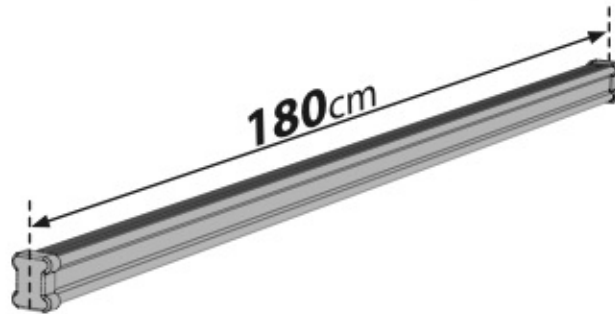

Kargo series

Acciaio / Steel

Art. **N10015** x3