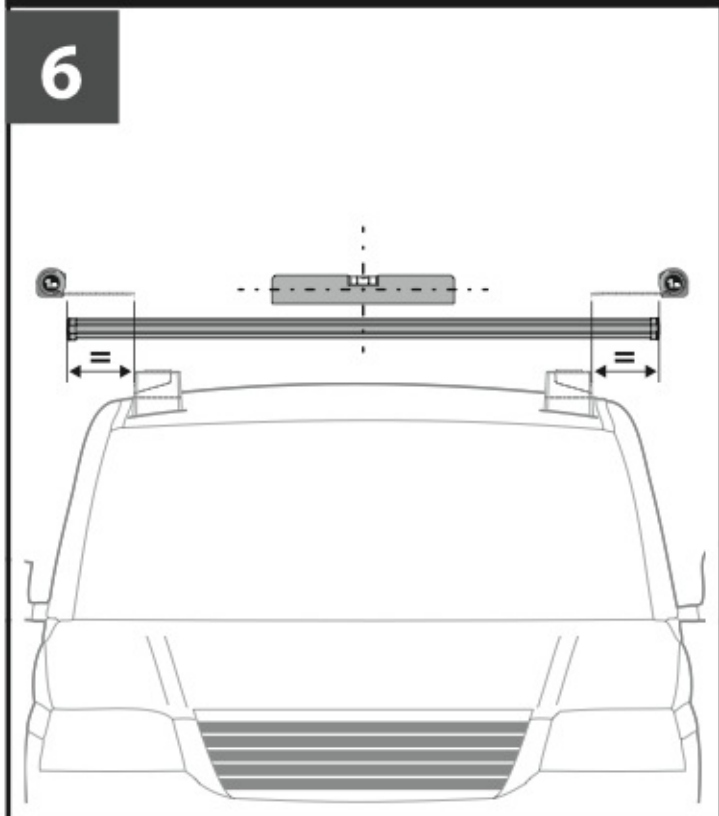

Kargo series

Acciaio / Steel

6