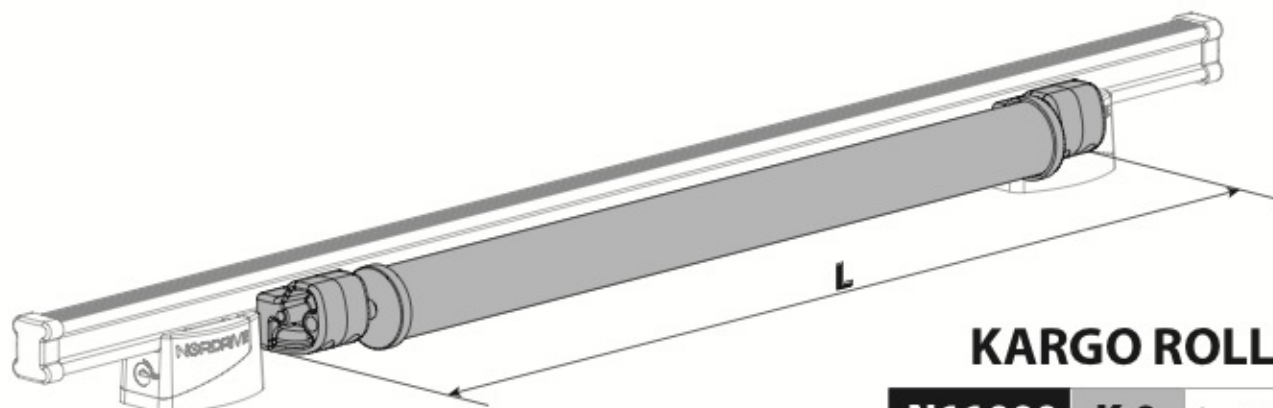

7

8

9

OPTIONALS

Kargo series

Acciaio / Steel

KARGO ROLLER

N11000	K-0	L = 64 cm
N11003	K-7	L = 96 cm