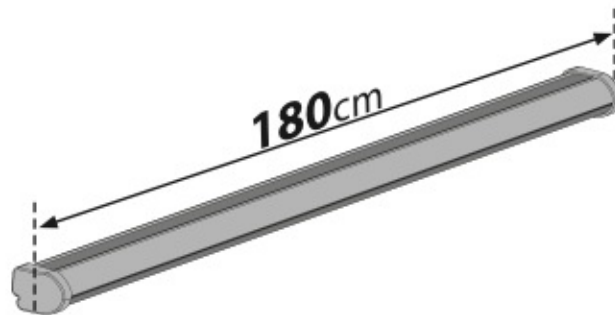

Kargo-Plus series

Alluminio / Aluminium

Art. **N10045** x3

NORDRIVE®
TRANSPORT SOLUTIONS