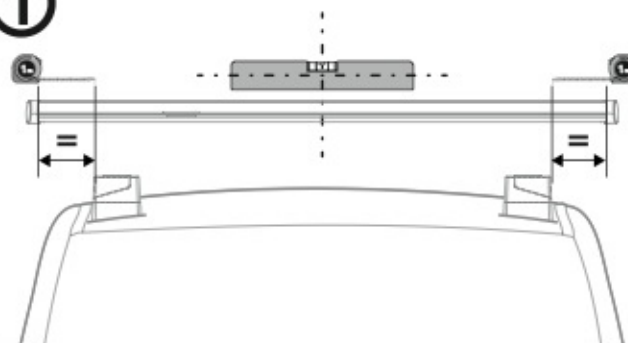

Kargo-Plus series

Alluminio / Aluminium

1