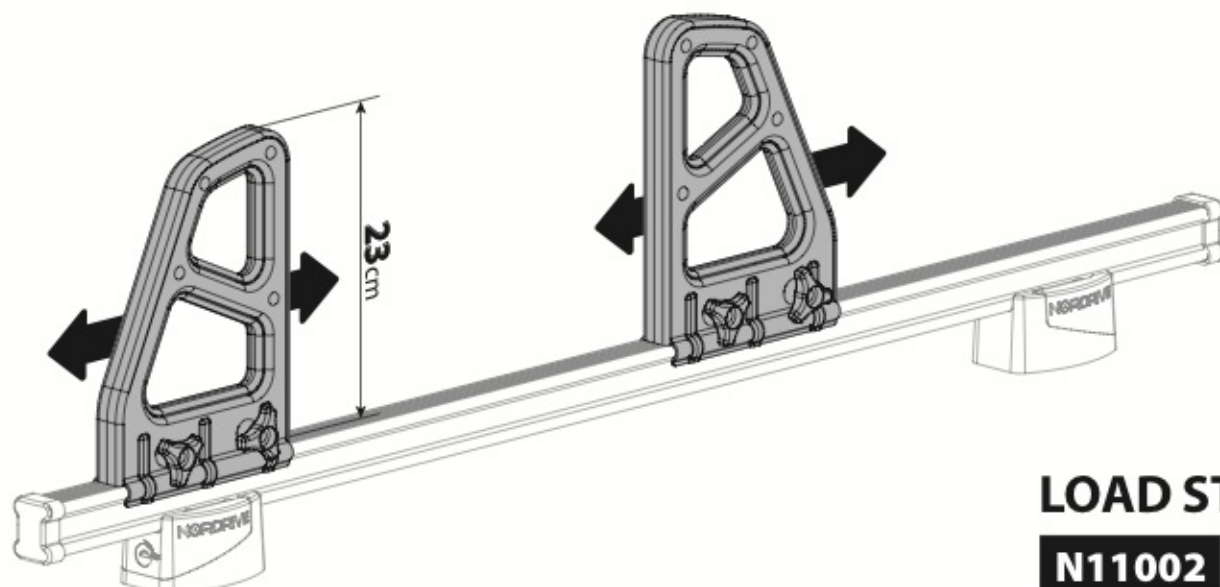

LOAD STOPS

N11002 K-2