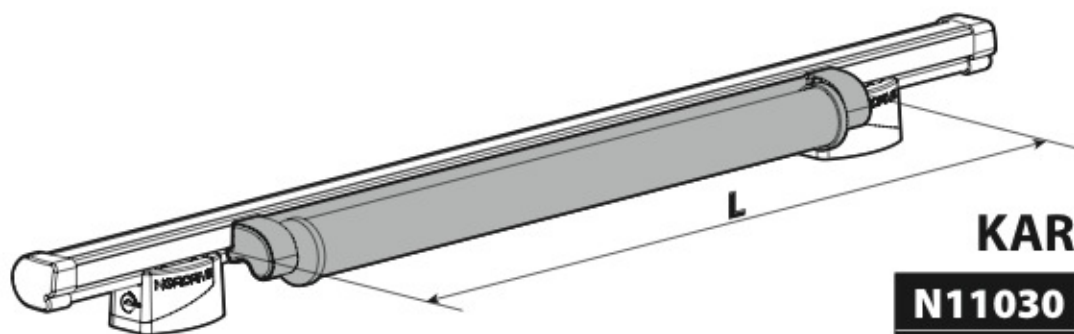

OPTIONALS PER / FOR / FÜR:

Kargo-Plus series

Alluminio / Aluminium

KARGO ROLLER

N11030 KP-0 L = 64 cm

N11034 KP-7 L = 96 cm