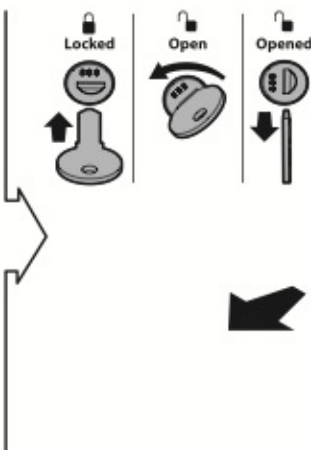

NORDDRIVE®
TRANSPORT SOLUTIONS

Art. **N30342**