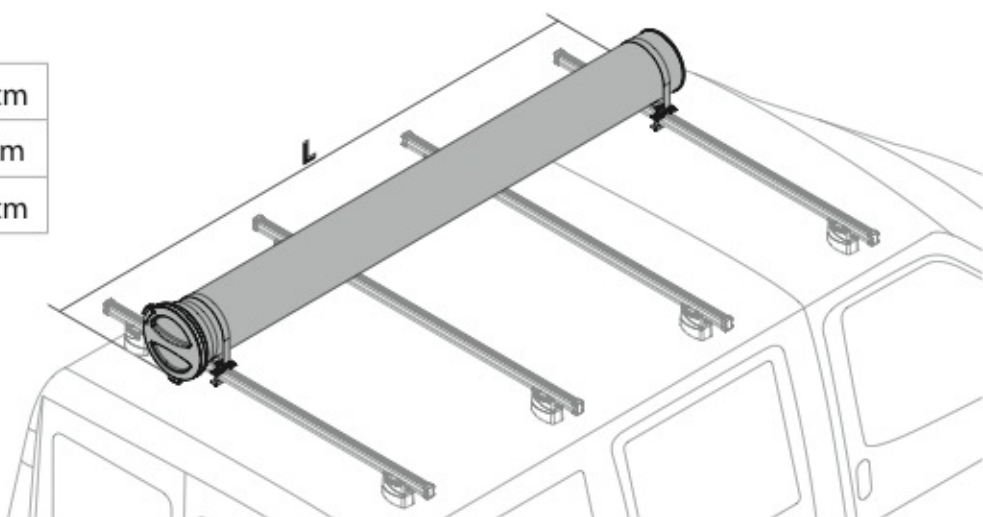

OPTIONALS PER / FOR / FÜR:

Kargo series

Acciaio / Steel

Kargo-Plus
series

Alluminio / Aluminium

KARGO TUBE

N11050	T200	L = 205 cm
N11051	T300	L = 305 cm
N11052	T400	L = 405 cm

LADDER HOLDER STRAPS

N11065 U-5