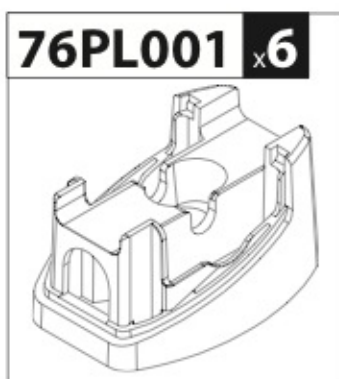

NORDRIVE®

TRANSPORT SOLUTIONS

Art. **N30343**