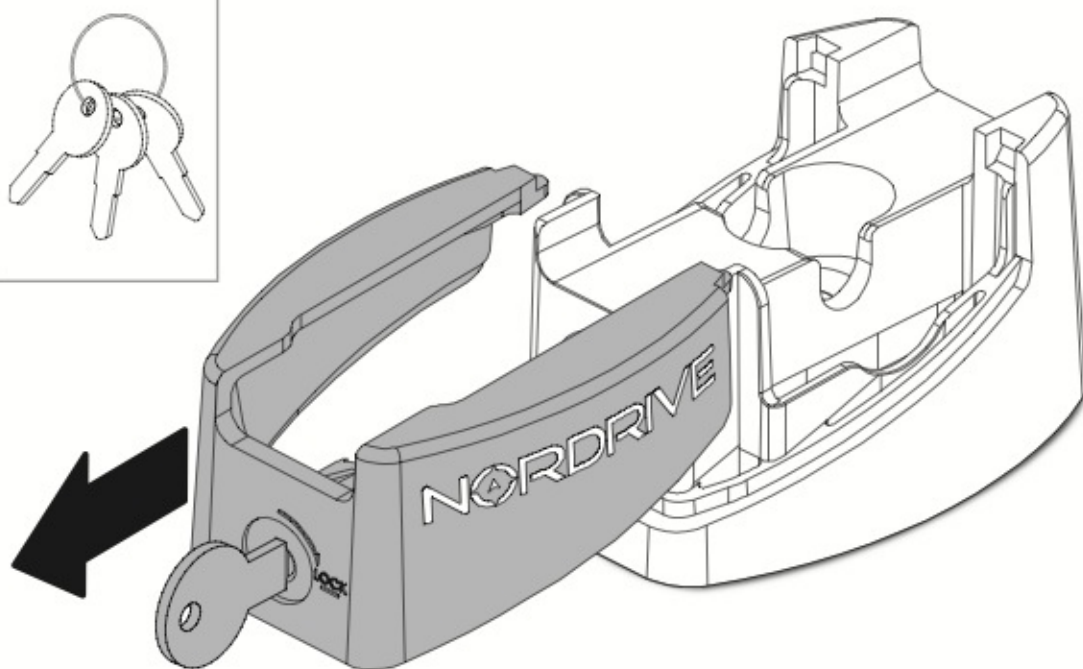

NORDRIVE®

TRANSPORT SOLUTIONS

Art. **N30343**