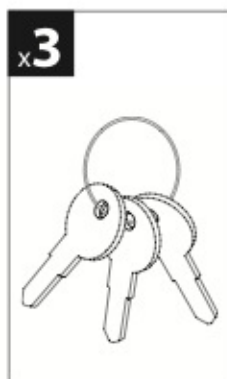

NORDRIVE®

TRANSPORT SOLUTIONS

Art. **N30343**