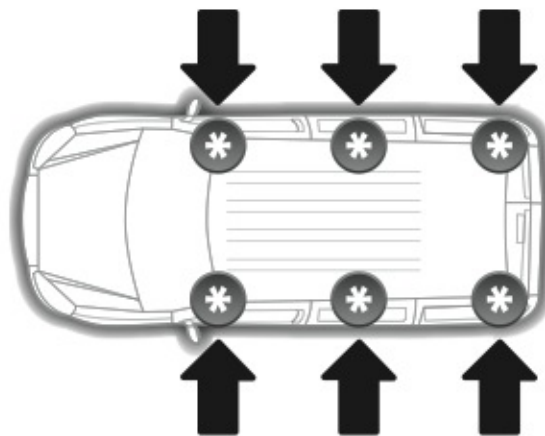

## Kargo-Plus series

Alluminio / Aluminium

Art. **N10030** x3

**NORDRIVE**<sup>®</sup>  
TRANSPORT SOLUTIONS

max: ???kg