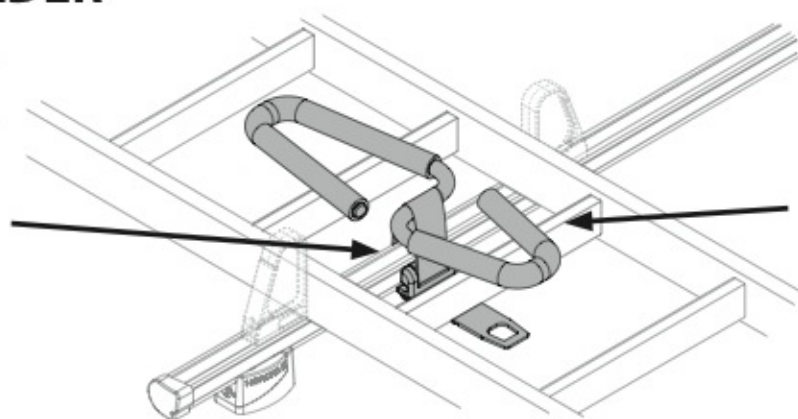

LADDER STEP ADAPTER

N11067 U-6