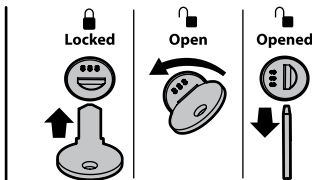

NORDRIVE®

TRANSPORT SOLUTIONS

Art. **N30352**