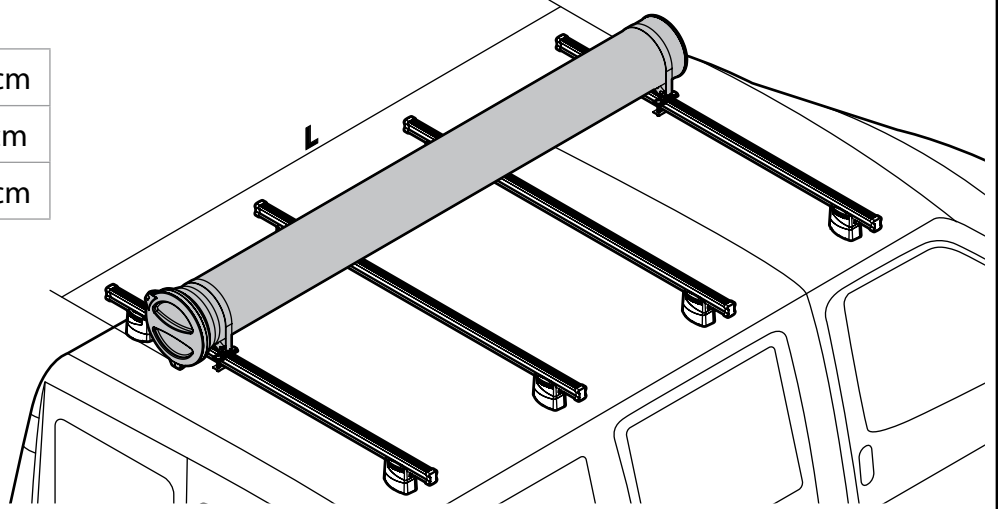

OPTIONALS PER / FOR / FÜR:

Kargo series

Acciaio / Steel

Kargo-Plus
series

Alluminio / Aluminium

KARGO-TUBE

N11050	T200	L = 205 cm
N11051	T300	L = 305 cm
N11052	T400	L = 405 cm

LADDER HOLDER STRAPS

N11065 U-5