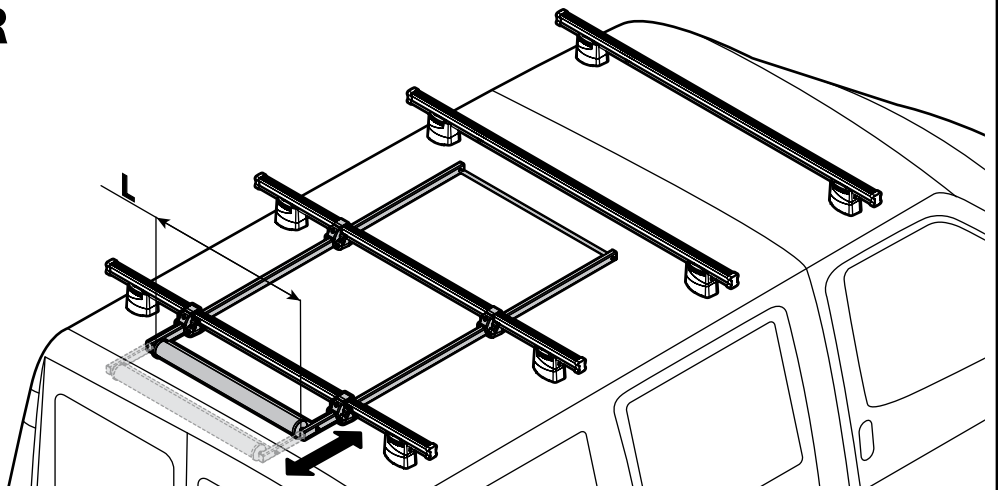

EXTENSION ROLLER

N11020	U-0	L = 64 cm
N11021	U-7	L = 96 cm

- (I) Lotto di produzione da comunicare per eventuali ricambi
- (GB) Production lot number to be communicated for any spare parts
- (F) Lot de production à communiquer pour toute pièce de rechange
- (D) Produktionscharge für eventuelle Ersatzteile
- (E) Lote de producción a comunicar por cualquier repuesto

Lot.

NORDRIVE®
TRANSPORT SOLUTIONS

NORDRIVE® is a registered trademark of
LAMPA S.p.A.
Via G. Rossa 53/55, 46019 Viadana (MN) ITALY
Tel. +39 0375 820700
UNI EN ISO 9001:2008 Certified Company
www.nordrive.it
www.lampa.it